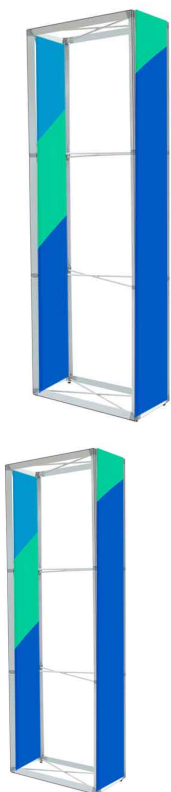

**Material:**

- 6 oz. Premium Backlit Fabric
- Aluminum Frame

**Size and Weight:**

- Display Size: 118.1"W x 88.6"H x 17"D
- Graphic Size: Design Templates
- Weight: 31 lbs (each box, 2 boxes total)
- Package Size: 57"W x 13.5"H x 7.5"D (box1) and 48.5"W x 13.5"H x 7.5"D (box2)

**Turnaround:**

- Standard 2 Business Days Turnaround

**SKU: 7709-FS-B**

**POPOP WALL . BACKLIT . 2.5 X 7.5 FT . SIDE GRAPHICS**

**Includes:**

- (2) 2.5ft x 7.5ft backlit graphics
- (2) End Caps (Non-Printed)

**Display Dimensions:** 30.5 " W x 88.75" H x 14.5" D

**Graphic Dimensions:** 30.5" W x 88" H

**SKU: 2139-FS-WES-2-1-1-1**

Full Set

**POPOP WALL . BACKLIT . 2.5 X 7.5 FT . FULL SET**

**Includes:**

- (1) Pop Up Frame
- (4) 1-Section Channel Bars
- (4) 3-Section Channel Bars
- (1) Channel Bar Bag
- (1) Carry Bag (for frame)
- (3) Ladder Light Sets
- (1) Travel Bag for Ladder Lights
- (1) Transformer
- (1) Transformer Power Cord
- (2) 2.5ft x 7.5ft backlit graphics
- (2) End Caps (Non-Printed)
- \* *Printed End Caps are also available*

**Display Dimensions:** 30.5 " W x 88.75" H x 14.5" D

**Graphic Dimensions:** 30.5" W x 88" H

**Frame Shipping Weight:** 26 lbs (including graphics)

**Frame Shipping Dimensions:** 34" L x 14" W x 9" H

**Ladder Light Shipping Weight:** 8 lbs