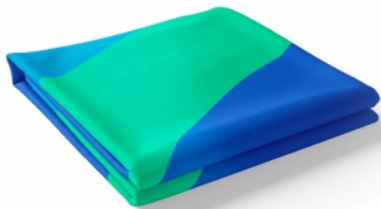

8FT

Graphic Only With End Caps

BACKLIT . POPUP BACKDROP . 8FT . GRAPHIC ONLY

One Choice 8ft. SEG Pop Up Lightbox Front Graphic Only Includes:

- (1) Custom Printed Dye-Sub Backlit Fabric Graphic

Graphic Dimensions:

- 117 3/4" W x 88 3/4" H (Front - Includes End Caps)
- 88 1/2" W x 88 3/4" H (Backside)

SKU: 0303-FS-1-1