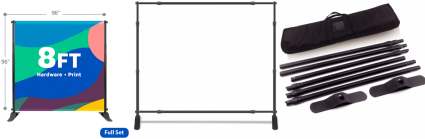

BASIC BACKDROP . FULL SET

FREE Shipping on ALL PRODUCTS

BASIC . BACKDROP . 8FT . (FABRIC PRINT + HARDWARE)

Turnaround:

- Standard 1 Business Day Turnaround

Features:

- Graphic Size 96"x90"
- Digitally printed at 720 x 720 resolution
- Dye sublimation
- Scratch resistant
- Washable
- Curl-free edge
- Easy to install & replace graphic
- Indoor Display
- Adjustable Range: Width 69" - 129" / Height 36" - 102"

SKU: 5404-FS-2-1

Full Set