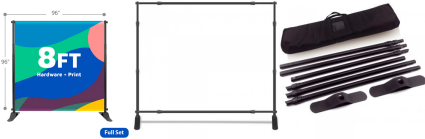

TABLE OF CONTENTS

Basic Backdrop . Full Set 2

BASIC BACKDROP . FULL SET

FREE Shipping on ALL PRODUCTS

BASIC . BACKDROP . 8FT . (FABRIC PRINT + HARDWARE)

Turnaround:

- Standard 1 Business Day Turnaround

Features:

- Graphic Size 96"x90"
- Digitally printed at 720 x 720 resolution
- Dye sublimation
- Scratch resistant
- Washable
- Curl-free edge
- Easy to install & replace graphic
- Indoor Display
- Adjustable Range: Width 69" - 129" / Height 36" - 102"

SKU: 5404-FS-2-1

Full Set

BASIC . BACKDROP . 9FT . (FABRIC PRINT + HARDWARE)

Turnaround:

- Standard 1 Business Day Turnaround

Features:

- Digitally printed at 720 x 720 resolution
- Dye sublimation
- Scratch resistant
- Washable
- Curl-free edge
- Easy to install & replace graphic
- Indoor Display
- Adjustable Range: Width 69"- 129" / Height 36"- 102"

SKU: 5112-FS-1

BASIC . BACKDROP . 10FT . (FABRIC PRINT + HARDWARE)

Turnaround:

- Standard 1 Business Day Turnaround

Features:

- Digitally printed at 720 x 720 resolution
- Dye sublimation
- Scratch resistant
- Washable
- Curl-free edge
- Easy to install & replace graphic
- Indoor Display
- Adjustable Range: Width 69"- 129" / Height 36"- 102"