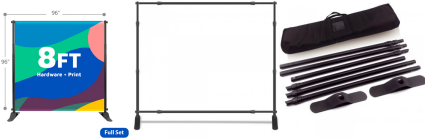

BASIC BACKDROP . FULL SET

FREE Shipping on ALL PRODUCTS

BASIC . BACKDROP . 8FT . (FABRIC PRINT + HARDWARE)

Turnaround:

- Standard 1 Business Day Turnaround

Features:

- Graphic Size 96"x90"
- Digitally printed at 720 x 720 resolution
- Dye sublimation
- Scratch resistant
- Washable
- Curl-free edge
- Easy to install & replace graphic
- Indoor Display
- Adjustable Range: Width 69" - 129" / Height 36" - 102"

SKU: 5404-FS-2-1

Full Set