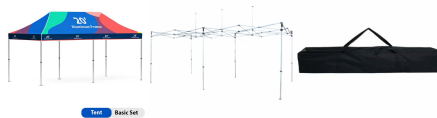

Tent Basic Set

Tent Basic Set