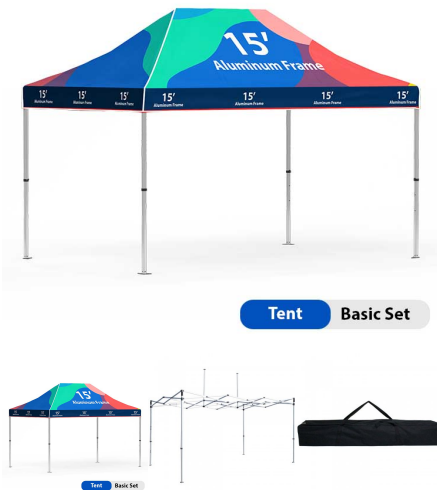

- High quality gloss finish
- UV Fabri

Finished Graphic Size

62" w x 51" h (per side)

Finishing:

- Pole pocket added to top of banner
- Hemmed around side and bottom edges
- Grommets added to vertical edge of banner

Shipping Weight:

39 lbs (with graphic top)

Graphic Turnaround Time:

4 Business days (standard)

Warranty:

- Lifetime on frame
- One (1) year on graphic

Artwork Templates

Download Canopy Artwork [Template](#)

Download Instructions [Template](#)

SKU: 8883

15FT . TENT . (CANOPY + ALUMINUM FRAME)

Turnaround:

- Standard 4 Business Days Turnaround

Includes:

- (1) Frame w/ Pre-Installed Graphic
- (1) Black Nylon Carry Bag

Features:

- **Display Size:** 176"W x 135"H x 118.75"D
- **Template Size:** 176"W x 87"H
- **Shipping Dimensions:** 13"L x 10"W x 62"H
- **Shipping Weight:** 56 lbs

Reinforcement Strips Canopy (Trim):

1. White
   - Black
2. (Please Add Color to the Notes during checkout)