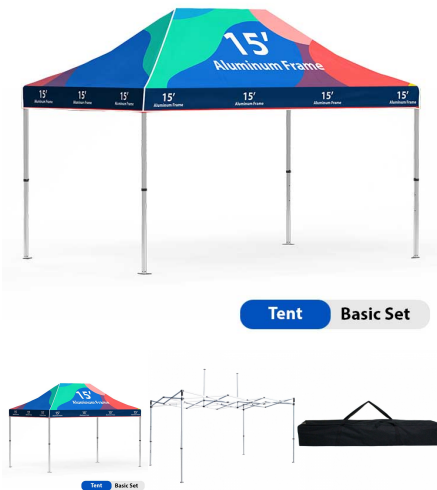

- High quality gloss finish
- UV Fabri

Finished Graphic Size

62" w x 51" h (per side)

Finishing:

- Pole pocket added to top of banner
- Hemmed around side and bottom edges
- Grommets added to vertical edge of banner

Shipping Weight:

39 lbs (with graphic top)

Graphic Turnaround Time:

4 Business days (standard)

Warranty:

- Lifetime on frame
- One (1) year on graphic

Artwork Templates

Download Canopy Artwork [Template](#)

Download Instructions [Template](#)

SKU: 8883

15FT . TENT . (CANOPY + ALUMINUM FRAME)

Turnaround:

- Standard 4 Business Days Turnaround

Includes:

- (1) Frame w/ Pre-Installed Graphic
- (1) Black Nylon Carry Bag

Features:

- **Display Size:** 176"W x 135"H x 118.75"D
- **Template Size:** 176"W x 87"H
- **Shipping Dimensions:** 13"L x 10"W x 62"H
- **Shipping Weight:** 56 lbs

Reinforcement Strips Canopy (Trim):

1. White
   - Black
2. (Please Add Color to the Notes during checkout)