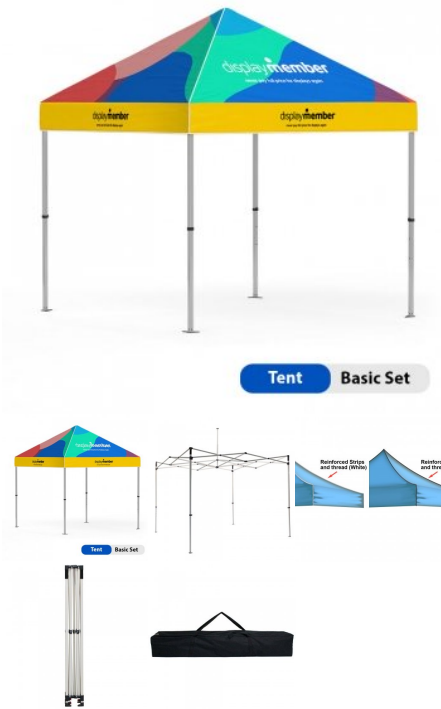

EVENT TENT . 10FT . STEEL FRAME . BASIC SET (COPY)

Graphic Package Includes:

- (1) Steel Frame
- (1) Black Nylon Bag
- (1) Custom Dye Sub Canopy

Features:

- **Wind Speed Rating:** 20-28 mph
- **Shipping Weight:** 59 lbs
- **Front Template Size:** 118.75"W x 91.25"H
- **Material:** Dye Sub Tent Fabric

Finishing:

- Pole pocket added to top of banner
- Hemmed around side and bottom edges
- Grommets added to vertical edge of banner
- Available in White trim color only

Download Canopy Artwork [Template](#)

Click [here to check other Custom Event Pop Up Canopy Tent](#)

SKU: 1469-2

EVENT TENT 5'X5' - FULL COLOR

Wind Speed Rating

20-28 mph

Features:

- Square Legs have a 32mm girth
- Steel construction weighs 39 lbs

This Package Includes:

- (1) Custom UV Canopy Graphic
- (1) Steel Frame
- (1) Black nylon carry bag

Additional accessories available:

- Ropes and Stakes
- Plastic Water Bases
- Sand Bag Covers

Canopy Material:

- Water Resistant
- Vivid Colors