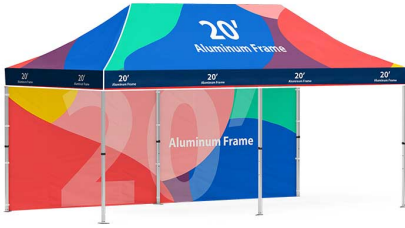

20FT . TENT . (ALUMINUM FRAME+ CANOPY + BACKWALL)