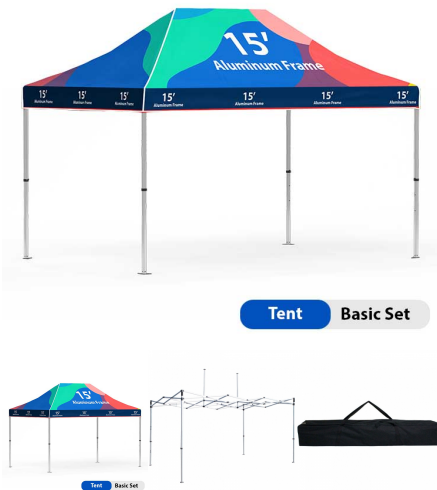

Features:

- **Wind Speed Rating:** 20-28 mph
- **Shipping Weight:** 59 lbs
- **Front Template Size:** 118.75"W x 91.25"H
- **Material:** Dye Sub Tent Fabric

Finishing:

- Pole pocket added to top of banner
- Hemmed around side and bottom edges
- Grommets added to vertical edge of banner
- Available in White trim color only

Download Instructions [Template](#)

SKU: 8883

15FT . TENT . (CANOPY + ALUMINUM FRAME)

Turnaround:

- Standard 4 Business Days Turnaround

Includes:

- (1) Frame w/ Pre-Installed Graphic
- (1) Black Nylon Carry Bag

Features:

- **Display Size:** 176"W x 135"H x 118.75"D
- **Template Size:** 176"W x 87"H
- **Shipping Dimensions:** 13"L x 10"W x 62"H
- **Shipping Weight:** 56 lbs

Reinforcement Strips Canopy (Trim):

- White
 - Black
- (Please Add Color to the Notes during checkout)

SKU: 3646

20FT . TENT . (CANOPY + ALUMINUM FRAME)

Turnaround:

- Standard 4 Business Days Turnaround

Includes:

- (1) Frame w/ Pre-Installed Graphic
- (1) Black Nylon Carry Bag

Features:

- **Display Size:** 232"W x 135"H x 118.75"D
- **Template Size:** 232"W x 89"H
- **Shipping Dimensions:** 17"L x 10"W x 62"H
- **Shipping Weight:** 84 lbs