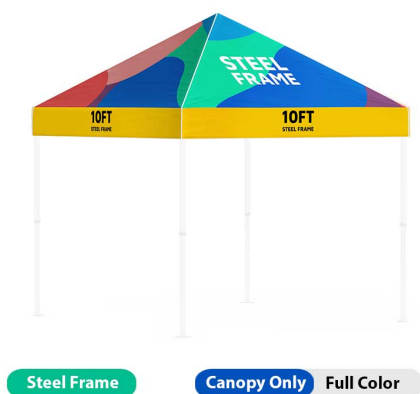

- (1) Custom Dye Sub Canopy

Features:

- **Wind Speed Rating:** 20-28 mph
- **Front Template Size:** 118.75"W x 91.25"H
- **Material:** Stretch Fabric, Dye-Sublimation
- **Warranty:** 1 year on graphics
- **Available at:** Pacific Fulfillment Center

Finishing:

- Pole pocket added to top of banner
- Hemmed around side and bottom edges

- Grommets added to vertical edge of banner
- Available in White trim color only

Reinforcement Strips (Trim):

- White
 - Black
- (Please Add Color to the Notes during checkout)

SKU: 1469-3-1

10FT . TENT . STEEL FRAME . CANOPY ONLY

Includes:

- (1) Custom Dye Sub Print Canopy

Features:

- **Display Dimensions:** 118.75" W x 135"H x 118.75" D
- **Graphic Dimensions:** 126" W x 87.031" H
- **Graphic Material:** Dye Sub Tent Fabric
- **Wind Speed Rating:** 20-28 mph
- **Shipping Weights:** 10 lbs
- **Shipping Dimensions:** 16" L x 13.5" W Poly bag
- **Warranty:** One (1) year on Graphic

Features:

- **Wind Speed Rating:** 20-28 mph
- **Shipping Weight:** 59 lbs
- **Front Template Size:** 118.75"W x 91.25"H
- **Material:** Dye Sub Tent Fabric

Finishing:

- Pole pocket added to top of banner
- Hemmed around side and bottom edges
- Grommets added to vertical edge of banner
- Available in White trim color only