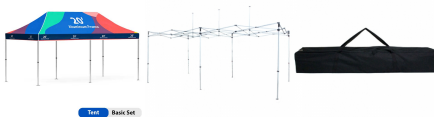

Reinforcement Strips Canopy (Trim):

- White

SKU: 1303-2

Tent Basic Set