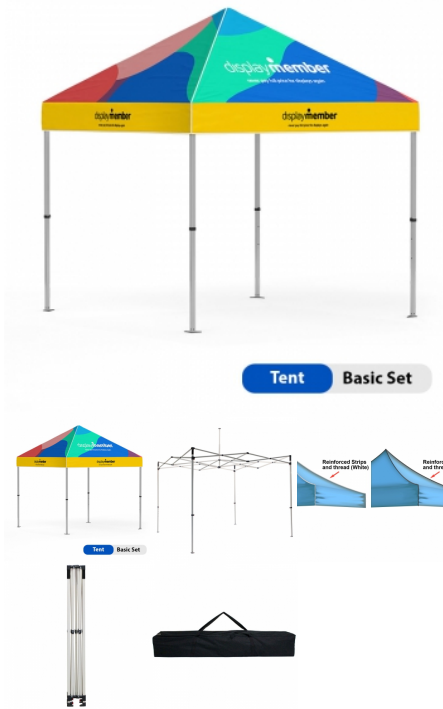

Features:

- **Wind Speed Rating:** 20-28 mph
- **Shipping Weight:** 59 lbs
- **Front Template Size:** 118.75"W x 91.25"H
- **Material:** Dye Sub Tent Fabric

Finishing:

- Pole pocket added to top of banner
- Hemmed around side and bottom edges
- Grommets added to vertical edge of banner
- Available in White trim color only

Download Canopy Artwork [Template](#)

Click [here to check other Custom Event Pop Up Canopy Tent](#)

SKU: 1469-2

EVENT TENT 5'X5' - FULL COLOR

Wind Speed Rating

20-28 mph

Features:

- Square Legs have a 32mm girth
- Steel construction weighs 39 lbs

- Water Resistant
- Vivid Colors

- High quality gloss finish
- UV Fabri

Finished Graphic Size

62" w x 51" h (per side)

Finishing:

- Pole pocket added to top of banner
- Hemmed around side and bottom edges
- Grommets added to vertical edge of banner

Features:

- **Display Size:** 176"W x 135"H x 118.75"D
- **Template Size:** 176"W x 87"H
- **Shipping Dimensions:** 13"L x 10"W x 62"H
- **Shipping Weight:** 56 lbs

Reinforcement Strips Canopy (Trim):

- White
 - Black
- (Please Add Color to the Notes during checkout)