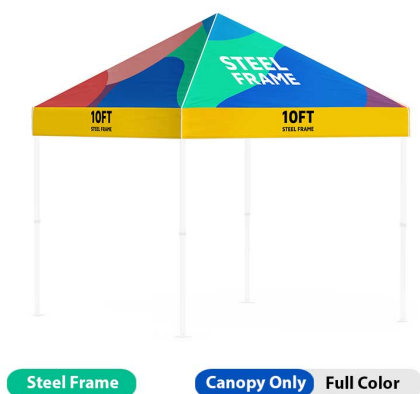

- Grommets added to vertical edge of banner
- Available in White trim color only

Reinforcement Strips (Trim):

1. White
   - Black
2. (Please Add Color to the Notes during checkout)

SKU: 1469-3-1

10FT . TENT . STEEL FRAME . CANOPY ONLY

Includes:

- (1) Custom Dye Sub Print Canopy

Features:

- **Display Dimensions:** 118.75" W x 135"H x 118.75" D
- **Graphic Dimensions:** 126" W x 87.031" H
- **Graphic Material:** Dye Sub Tent Fabric
- **Wind Speed Rating:** 20-28 mph
- **Shipping Weights:** 10 lbs
- **Shipping Dimensions:** 16" L x 13.5" W Poly bag
- **Warranty:** One (1) year on Graphic

Download Canopy Artwork [Template](#)

Click [here to check other Custom Event Pop Up Canopy Tent](#)

SKU: 1469-3