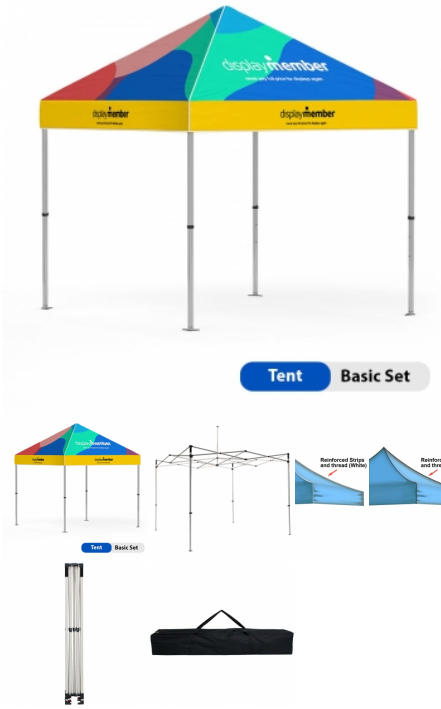

EVENT TENT . 10FT . STEEL FRAME . BASIC SET (COPY)

Graphic Package Includes:

- (1) Steel Frame
- (1) Black Nylon Bag
- (1) Custom Dye Sub Canopy

Features:

- **Wind Speed Rating:** 20-28 mph
- **Shipping Weight:** 59 lbs
- **Front Template Size:** 118.75"W x 91.25"H
- **Material:** Dye Sub Tent Fabric

Finishing:

- Pole pocket added to top of banner
- Hemmed around side and bottom edges
- Grommets added to vertical edge of banner
- Available in White trim color only

Download Canopy Artwork [Template](#)

Click [here to check other Custom Event Pop Up Canopy Tent](#)

SKU: 1469-2

EVENT TENT 5'X5' - FULL COLOR

Wind Speed Rating

20-28 mph

Features:

- Square Legs have a 32mm girth
- Steel construction weighs 39 lbs

This Package Includes:

- (1) Custom UV Canopy Graphic
- (1) Steel Frame
- (1) Black nylon carry bag

Additional accessories available:

- Ropes and Stakes
- Plastic Water Bases
- Sand Bag Covers

Canopy Material:

- Water Resistant
- Vivid Colors