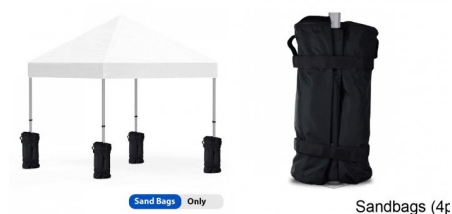

SKU: 1469-2

10FT . TENT . STEEL FRAME . DOUBLE . SIDEWALLS W/RAILS (2)

Turnaround:

- Standard 3 Business Days Turnaround

Includes:

- (2) Half Wall Double-Sided Print
- (2) Steel Rail

Features:

- **Graphic Dimensions:** 114.5" x 41"
- **Graphic Material:** Dye Sub Tent Fabric
- **Rail Construction:** Steel
- **Wind Speed Rating:** 20-28 mph
- **Shipping Weights:** 9 lbs
- **Shipping Dimensions:** 57.5" L x 5.75" W x 3" H
- **Warranty:** Lifetime on frame , One (1) year on Graphic

Reinforcement Strips (Trim):

1. White
   - Black
2. (Please Add Color to the Notes during checkout)

SKU: 9966-1

EVENT TENT - SAND BAGS

About Product

Nylon sandbags allow you to add weight for stability in all conditions. Just fill sand or other ballast and use the velcro ties to secure the saddlebag construction to the hardware legs. Each set includes 1 bags, each bag has two sand compartments. Capable of holding 19lbs. of sand each for a total 76 lbs of tent stabilizing weight.

SKU: 4239