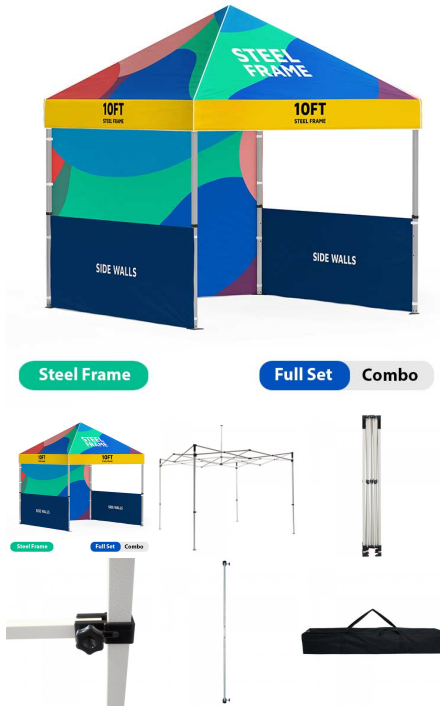

10FT . TENT . STEEL FRAME . FULL COMBO

Turnaround:

- Standard 3 Business Days Turnaround

Graphic Package Includes:

- (1) Steel Frame
- (1) Black Nylon Bag
- (1) Custom Dye Sub Canopy
- (1) Backwall 118.5" x 87.75" - Single Sided White Trim
- (2) Sidewall 118.5" x 46.5" - Single Sided White Trim / wRail

Features:

- **Wind Speed Rating:** 20-28 mph
- **Shipping Weight:** 59 lbs
- **Front Template Size:** 118.75"W x 91.25"H
- **Material:** Dye Sub Tent Fabric

Finishing:

- Pole pocket added to top of banner
- Hemmed around side and bottom edges
- Grommets added to vertical edge of banner

Tent Reinforcement Strips (Trim):

- White Only

Backwall and Side Walls Trim):

1. White
   - Black
2. (Please Add Color to the Notes during checkout)

SKU: 6698