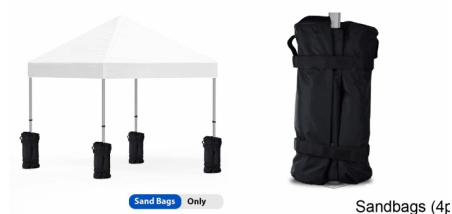

Reinforcement Strips (Trim):

- White
 - Black
- (Please Add Color to the Notes during checkout)

SKU: 9966-1

EVENT TENT - SAND BAGS

About Product

Nylon sandbags allow you to add weight for stability in all conditions. Just fill sand or other ballast and use the velcro ties to secure the saddlebag construction to the hardware legs. Each set includes 1 bags, each bag has two sand compartments. Capable of holding 19lbs. of sand each for a total 76 lbs of tent stabilizing weight.

SKU: 4239

10FT . TENT . STEEL FRAME . FULL COMBO

Turnaround:

- Standard 3 Business Days Turnaround

Graphic Package Includes:

- (1) Steel Frame
- (1) Black Nylon Bag
- (1) Custom Dye Sub Canopy
- (1) Backwall 118.5" x 87.75" - Single Sided White Trim
- (2) Sidewall 118.5" x 46.5" - Single Sided White Trim / wRail