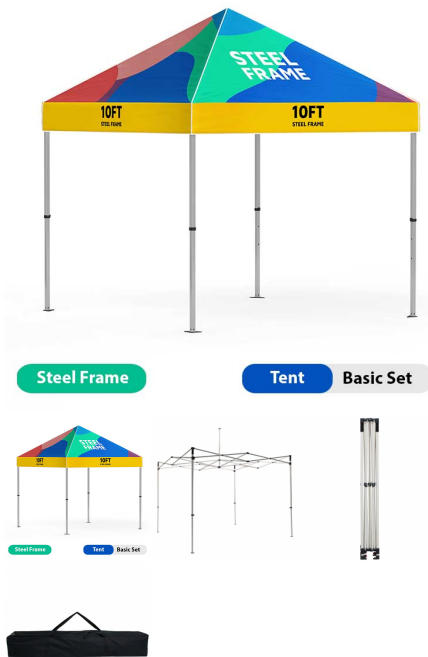

Finishing:

- Pole pocket added to top of banner
- Hemmed around side and bottom edges
- Grommets added to vertical edge of banner

Reinforcement Strips (Trim):

- White Only

SKU: 1469

10FT . STEEL FRAME . BACKWALL . SINGLE SIDED

Includes:

- (1) Back Wall Single-Sided

Features:

- **Graphic Dimensions:** 115" x 82.5"
- **Graphic Material:** Dye Sub Tent Fabric
- **Wind Speed Rating:** 20-28 mph
- **Shipping Weights:** 5 lbs
- **Shipping Dimensions:** 16" L x 13.5" W Poly bag
- **Warranty:** One (1) year on Graphic

Reinforcement Strips (Trim):

- White
- Black
(Please Add Color to the Notes during checkout)

SKU: 7012

INDEX

1

- 10FT . Steel Frame . Backwall . Single Sided 7
- 10FT . Tent . No Hardware . Full Graphic Combo 1
- 10FT . Tent . Steel Frame . (Backwall Only - Double) 3
- 10FT . Tent . Steel Frame . Backwall Combo 6
- 10FT . Tent . Steel Frame . Basic Set 7
- 10FT . Tent . Steel Frame . Canopy Only 2
- 10FT . Tent . Steel Frame . Double . Sidewalls w/Rails (2) 4
- 10FT . Tent . Steel Frame . Full Combo 5
- 10FT . Tent . Steel Frame . Single . Sidewalls w/Rails (2) 2