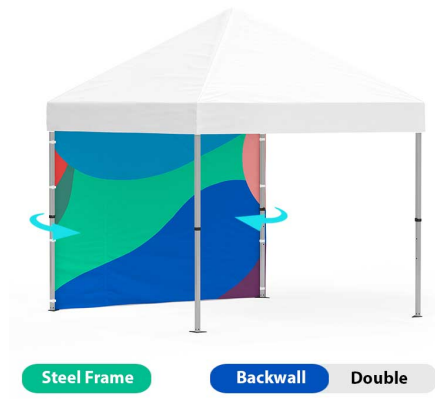

10FT . TENT . STEEL FRAME . (BACKWALL ONLY - DOUBLE)

Includes:

- (1) Back Wall Double-Sided

Features:

- **Graphic Dimensions:** 115" x 82.5"
- **Graphic Material:** Dye Sub Tent Fabric
- **Wind Speed Rating:** 20-28 mph
- **Shipping Weights:** 15 lbs
- **Shipping Dimensions:** 16" L x 13.5" W Poly bag
- **Warranty:** One (1) year on Graphic

Reinforcement Strips (Trim):

1. White
   - Black
2. (Please Add Color to the Notes during checkout)

SKU: 7012-1