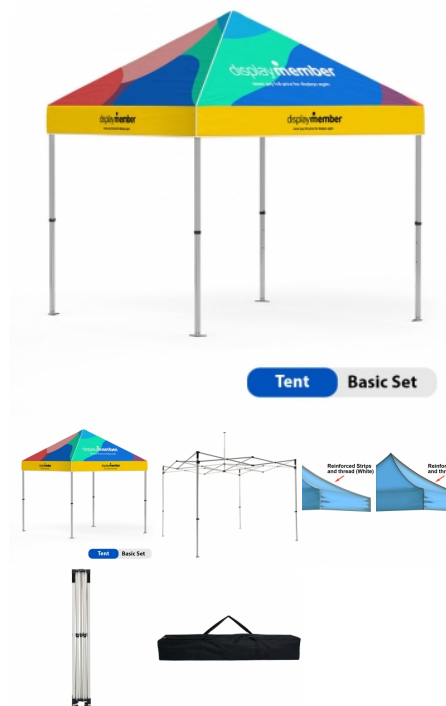

Finishing:

- Pole pocket added to top of banner
- Hemmed around side and bottom edges
- Grommets added to vertical edge of banner
- Available in White trim color only

Download Canopy Artwork [Template](#)

Click [here to check other Custom Event Pop Up Canopy Tent](#)