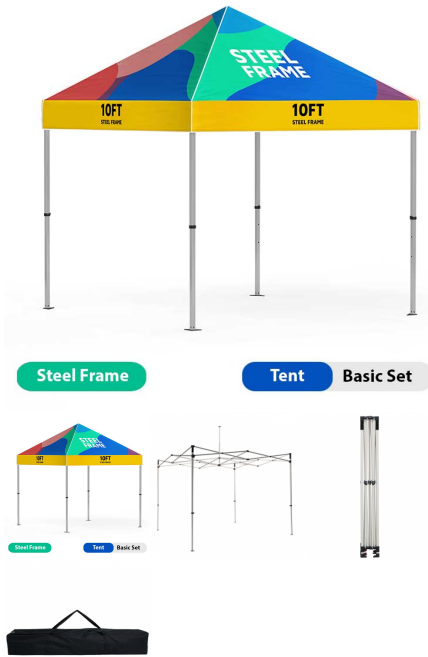

Finishing:

- Pole pocket added to top of banner
- Hemmed around side and bottom edges
- Grommets added to vertical edge of banner

Reinforcement Strips (Trim):

- White Only

SKU: 1469

10FT . STEEL FRAME . BACKWALL . SINGLE SIDED

Includes:

- (1) Back Wall Single-Sided

Features:

- **Graphic Dimensions:** 115" x 82.5"
- **Graphic Material:** Dye Sub Tent Fabric
- **Wind Speed Rating:** 20-28 mph
- **Shipping Weights:** 5 lbs
- **Shipping Dimensions:** 16" L x 13.5" W Poly bag
- **Warranty:** One (1) year on Graphic

Reinforcement Strips (Trim):

- White
- Black
(Please Add Color to the Notes during checkout)

SKU: 7012

INDEX

1

- 10FT . Steel Frame . Backwall . Single Sided 7
- 10FT . Tent . No Hardware . Full Graphic Combo 1
- 10FT . Tent . Steel Frame . (Backwall Only - Double) 3
- 10FT . Tent . Steel Frame . Backwall Combo 6
- 10FT . Tent . Steel Frame . Basic Set 7
- 10FT . Tent . Steel Frame . Canopy Only 2
- 10FT . Tent . Steel Frame . Double . Sidewalls w/Rails (2) 4
- 10FT . Tent . Steel Frame . Full Combo 5
- 10FT . Tent . Steel Frame . Single . Sidewalls w/Rails (2) 2