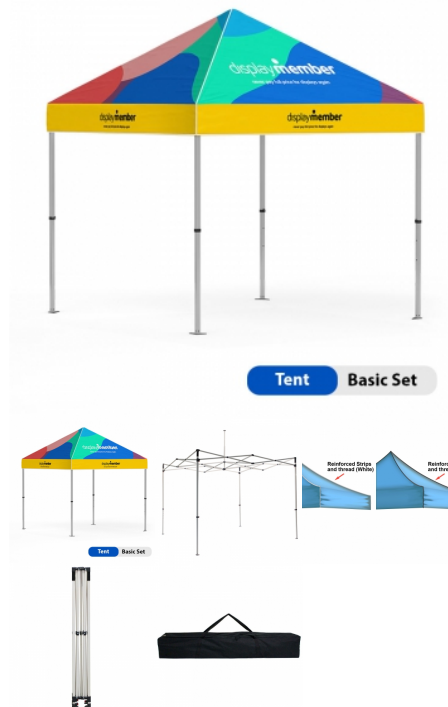

Finishing:

- Pole pocket added to top of banner
- Hemmed around side and bottom edges
- Grommets added to vertical edge of banner
- Available in White trim color only

Download Canopy Artwork [Template](#)

Click [here to check other Custom Event Pop Up Canopy Tent](#)