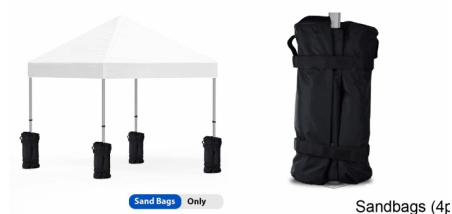

SKU: 1469-2

10FT . TENT . STEEL FRAME . DOUBLE . SIDEWALLS W/RAILS (2)

Turnaround:

- Standard 3 Business Days Turnaround

Includes:

- (2) Half Wall Double-Sided Print
- (2) Steel Rail

Features:

- **Graphic Dimensions:** 114.5" x 41"
- **Graphic Material:** Dye Sub Tent Fabric
- **Rail Construction:** Steel
- **Wind Speed Rating:** 20-28 mph
- **Shipping Weights:** 9 lbs
- **Shipping Dimensions:** 57.5" L x 5.75" W x 3" H
- **Warranty:** Lifetime on frame , One (1) year on Graphic

Reinforcement Strips (Trim):

1. White
   - Black
2. (Please Add Color to the Notes during checkout)

SKU: 9966-1

EVENT TENT - SAND BAGS

About Product

Nylon sandbags allow you to add weight for stability in all conditions. Just fill sand or other ballast and use the velcro ties to secure the saddlebag construction to the hardware legs. Each set includes 1 bags, each bag has two sand compartments. Capable of holding 19lbs. of sand each for a total 76 lbs of tent stabilizing weight.

SKU: 4239