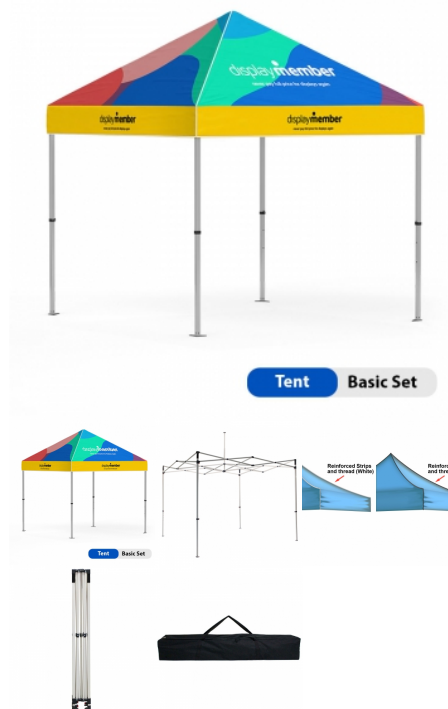

Finishing:

- Pole pocket added to top of banner
- Hemmed around side and bottom edges
- Grommets added to vertical edge of banner
- Available in White trim color only

Download Canopy Artwork [Template](#)

Click [here to check other Custom Event Pop Up Canopy Tent](#)