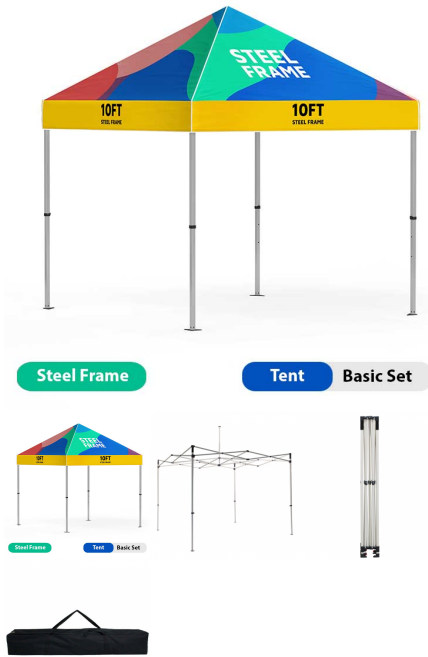

10FT . TENT . STEEL FRAME . BASIC SET

Turnaround:

- Standard 3 Business Days Turnaround

Graphic Package Includes:

- (1) Steel Frame
- (1) Black Nylon Bag
- (1) Custom Dye Sub Canopy

Features:

- **Wind Speed Rating:** 20-28 mph
- **Shipping Weight:** 59 lbs
- **Front Template Size:** 118.75"W x 91.25"H
- **Material:** Dye Sub Tent Fabric

Finishing:

- Pole pocket added to top of banner
- Hemmed around side and bottom edges
- Grommets added to vertical edge of banner

Reinforcement Strips (Trim):

- White Only

SKU: 1469

10FT . STEEL FRAME . BACKWALL . SINGLE SIDED

Includes:

- (1) Back Wall Single-Sided

Features:

- **Graphic Dimensions:** 115" x 82.5"
- **Graphic Material:** Dye Sub Tent Fabric
- **Wind Speed Rating:** 20-28 mph
- **Shipping Weights:** 5 lbs
- **Shipping Dimensions:** 16" L x 13.5" W Poly bag
- **Warranty:** One (1) year on Graphic

Reinforcement Strips (Trim):

1. White
   - Black
2. (Please Add Color to the Notes during checkout)

SKU: 7012