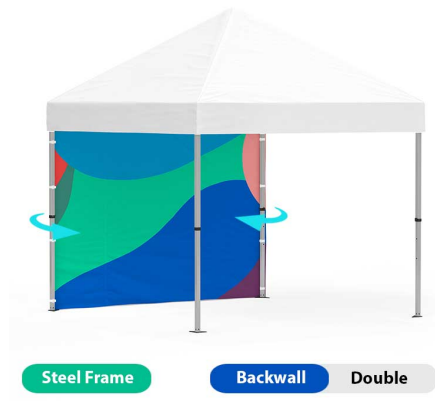

10FT . TENT . STEEL FRAME . (BACKWALL ONLY - DOUBLE)

Includes:

- (1) Back Wall Double-Sided

Features:

- **Graphic Dimensions:** 115" x 82.5"
- **Graphic Material:** Dye Sub Tent Fabric
- **Wind Speed Rating:** 20-28 mph
- **Shipping Weights:** 15 lbs
- **Shipping Dimensions:** 16" L x 13.5" W Poly bag
- **Warranty:** One (1) year on Graphic

Reinforcement Strips (Trim):

1. White
   - Black
2. (Please Add Color to the Notes during checkout)

SKU: 7012-1