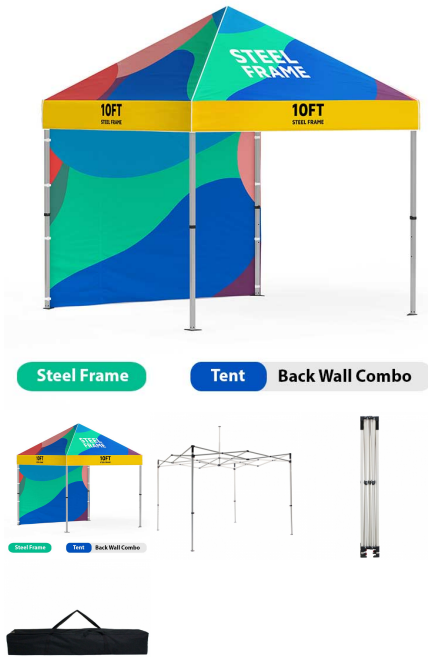

10FT . TENT . STEEL FRAME . BACKWALL COMBO

Turnaround:

- Standard 3 Business Days Turnaround

Graphic Package Includes:

- (1) Steel Frame
- (1) Black Nylon Bag
- (1) Custom Dye Sub Canopy
- (1) Backwall 118.5" x 87.75"

Features:

- **Wind Speed Rating:** 20-28 mph
- **Shipping Weight:** 59 lbs
- **Front Template Size:** 118.75"W x 91.25"H
- **Material:** Dye Sub Tent Fabric

Finishing:

- Pole pocket added to top of banner
- Hemmed around side and bottom edges
- Grommets added to vertical edge of banner
- Available in White trim color only
- **Available at:** Pacific Fulfillment Center (In-Store Pickup Unavailable)

Reinforcement Strips (Trim):

1. White
   - Black
2. (Please Add Color to the Notes during checkout)

SKU: 7246