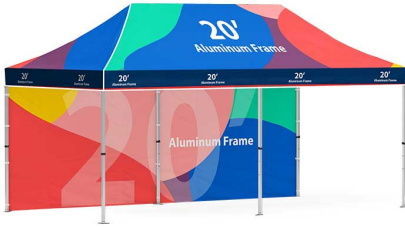

- (1) Frame w/ Pre-Installed Graphic
- (1) Black Nylon Carry Bag

Features:

- **Display Size:** 232"W x 135"H x 118.75"D
- **Template Size:** 232"W x 89"H
- **Shipping Dimensions:** 17"L x 10"W x 62"H
- **Shipping Weight:** 84 lbs

Reinforcement Strips Canopy (Trim):

- White

SKU: 1303-2

Tent Basic Set

Tent Basic Set

20FT . TENT . (ALUMINUM FRAME+ CANOPY + BACKWALL)

Backwall Combo

Turnaround:

- Standard 4 Business Days Turnaround

Includes:

- (1) Frame w/ Pre-Installed Graphic
- (1) Black Nylon Carry Bag
- (2) Back wall Single-Sided

Features:

- **Display Size:** 232"W x 135"H x 118.75"D
- **Template Size:** 232"W x 89"H
- **Shipping Dimensions:** 17"L x 10"W x 62"H
- **Shipping Weight:** 84 lbs

Backwall Features:

- **Graphic Dimensions:** 172.5" x 82.5"
- **Graphic Material:** Dye Sub Tent Fabric
- **Wind Speed Rating:** 20-28 mph
- **Shipping Weights:** 8 lbs
- **Shipping Dimensions:** 16" L x 13.5" W Poly bag
- **Warranty:** One (1) year on Graphic