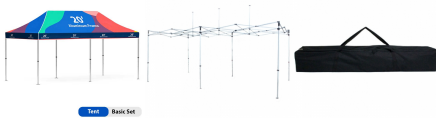

Reinforcement Strips Canopy (Trim):

- White

SKU: 1303-2

Tent Basic Set