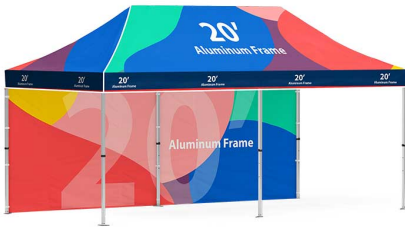

- (1) Frame w/ Pre-Installed Graphic
- (1) Black Nylon Carry Bag

Features:

- **Display Size:** 232"W x 135"H x 118.75"D
- **Template Size:** 232"W x 89"H
- **Shipping Dimensions:** 17"L x 10"W x 62"H
- **Shipping Weight:** 84 lbs

Reinforcement Strips Canopy (Trim):

- White

SKU: 1303-2

Tent Basic Set

20FT . TENT . (ALUMINUM FRAME+ CANOPY + BACKWALL)

Backwall Combo

Turnaround:

- Standard 4 Business Days Turnaround

Includes:

- (1) Frame w/ Pre-Installed Graphic
- (1) Black Nylon Carry Bag
- (2) Back wall Single-Sided

Features:

- **Display Size:** 232"W x 135"H x 118.75"D
- **Template Size:** 232"W x 89"H
- **Shipping Dimensions:** 17"L x 10"W x 62"H
- **Shipping Weight:** 84 lbs

Backwall Features:

- **Graphic Dimensions:** 172.5" x 82.5"
- **Graphic Material:** Dye Sub Tent Fabric
- **Wind Speed Rating:** 20-28 mph
- **Shipping Weights:** 8 lbs
- **Shipping Dimensions:** 16" L x 13.5" W Poly bag
- **Warranty:** One (1) year on Graphic