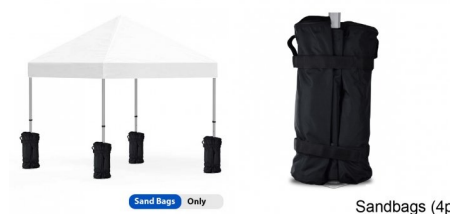

Reinforcement Strips (Trim):

- White
 - Black
- (Please Add Color to the Notes during checkout)

SKU: 9966-1

EVENT TENT - SAND BAGS

About Product

Nylon sandbags allow you to add weight for stability in all conditions. Just fill sand or other ballast and use the velcro ties to secure the saddlebag construction to the hardware legs. Each set includes 1 bags, each bag has two sand compartments. Capable of holding 19lbs. of sand each for a total 76 lbs of tent stabilizing weight.

SKU: 4239

10FT . TENT . STEEL FRAME . FULL COMBO

Turnaround:

- Standard 3 Business Days Turnaround

Graphic Package Includes:

- (1) Steel Frame
- (1) Black Nylon Bag
- (1) Custom Dye Sub Canopy
- (1) Backwall 118.5" x 87.75" - Single Sided White Trim
- (2) Sidewall 118.5" x 46.5" - Single Sided White Trim / wRail