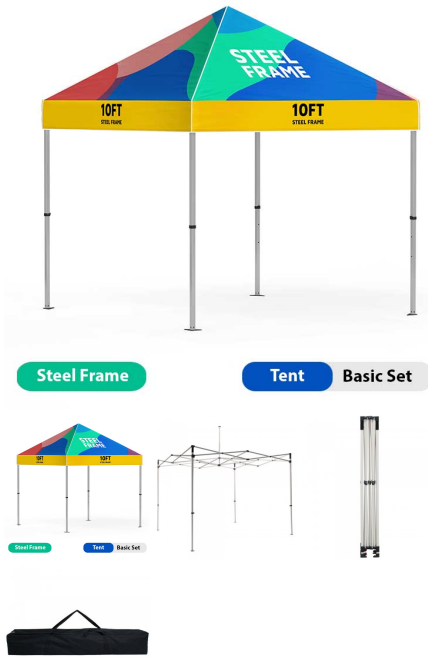

Finishing:

- Pole pocket added to top of banner
- Hemmed around side and bottom edges
- Grommets added to vertical edge of banner

Reinforcement Strips (Trim):

- White Only

SKU: 1469

10FT . STEEL FRAME . BACKWALL . SINGLE SIDED

Includes:

- (1) Back Wall Single-Sided

Features:

- **Graphic Dimensions:** 115" x 82.5"
- **Graphic Material:** Dye Sub Tent Fabric
- **Wind Speed Rating:** 20-28 mph
- **Shipping Weights:** 5 lbs
- **Shipping Dimensions:** 16" L x 13.5" W Poly bag
- **Warranty:** One (1) year on Graphic

Reinforcement Strips (Trim):

- White
- Black
(Please Add Color to the Notes during checkout)

SKU: 7012

INDEX

1

- 10FT . Steel Frame . Backwall . Single Sided 7
- 10FT . Tent . No Hardware . Full Graphic Combo 1
- 10FT . Tent . Steel Frame . (Backwall Only - Double) 3
- 10FT . Tent . Steel Frame . Backwall Combo 6
- 10FT . Tent . Steel Frame . Basic Set 7
- 10FT . Tent . Steel Frame . Canopy Only 2
- 10FT . Tent . Steel Frame . Double . Sidewalls w/Rails (2) 4
- 10FT . Tent . Steel Frame . Full Combo 5
- 10FT . Tent . Steel Frame . Single . Sidewalls w/Rails (2) 2