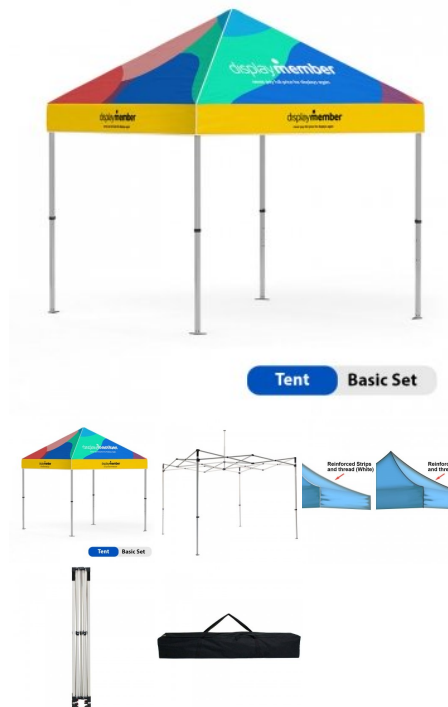

Finishing:

- Pole pocket added to top of banner
- Hemmed around side and bottom edges
- Grommets added to vertical edge of banner
- Available in White trim color only

Download Canopy Artwork [Template](#)

Click [here to check other Custom Event Pop Up Canopy Tent](#)