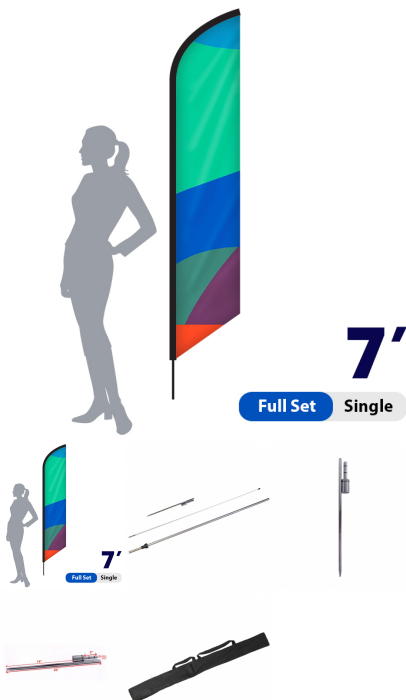

Features:

- **Wind Speed Rating:** 18-23 mph
- **Graphic Dimensions:** 24.25"w x 140"h
- **Graphic Material:** Mesh Fabric
- **Print Process:** Dye-Sublimation
- **Warranty:** One (1) year on Graphic Banner; Lifetime on Hardware

SKU: 9083-D

FEATHER FLAG . DOUBLE SIDED . 18FT . FULL SET

Turnaround:

- Standard 1 Business Day Turnaround

Material:

4 oz. Polyester Flag Material
 High Resolution Digitally Printed At 720 x 720
 Dye Sublimation
 Scratch Resistant
 Washable

Package includes:

Hardware (ground stake to fit to your pole set)
 Full Color Print

SKU: 9084-D

FEATHER FLAG . SINGLE SIDED . 7FT . FULL SET

Turnaround:

- Standard 2 Business Days Turnaround

Includes:

- Pole
- Spike Base
- Printed Banner (Single-Sided)
- Nylon Bag

Features:

- **Template Size:** 20.5"w x 63.25"h
- **Wind Speed Rating:** 18 - 23 mph
- **Warranty:** One (1) year on hardware and graphics

SKU: 9080-S

FEATHER FLAG . SINGLE SIDED . 18FT . FULL SET

Turnaround: