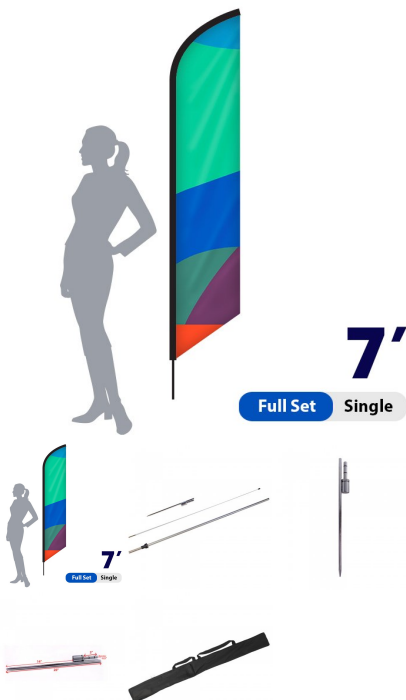

SKU: 9083-S

FEATHER FLAG . DOUBLE SIDED . 7FT . FULL SET

Turnaround:

- Standard 2 Business Days Turnaround

Includes:

- Pole
- Spike Base
- Printed Banner (Double-Sided)
- Nylon Bag

Features:

- **Template Size:** 20.5"w x 63.25"h
- **Wind Speed Rating:** 18 - 23 mph
- **Warranty:** One (1) year on hardware and graphics

SKU: 9083-D

FEATHER FLAG . DOUBLE SIDED . 18FT . FULL SET

Turnaround:

- Standard 1 Business Day Turnaround

Material:

4 oz. Polyester Flag Material
High Resolution Digitally Printed At 720 x 720
Dye Sublimation
Scratch Resistant
Washable

Package includes:

Hardware (ground stake to fit to your pole set)
Full Color Print

SKU: 9084-D

FEATHER FLAG . SINGLE SIDED . 7FT . FULL SET

Turnaround:

- Standard 2 Business Days Turnaround

Includes:

- Pole
- Spike Base
- Printed Banner (Single-Sided)
- Nylon Bag

Features:

- **Template Size:** 20.5"w x 63.25"h
- **Wind Speed Rating:** 18 - 23 mph
- **Warranty:** One (1) year on hardware and graphics

SKU: 9080-S

FEATHER FLAG . SINGLE SIDED . 18FT . FULL SET

Turnaround: