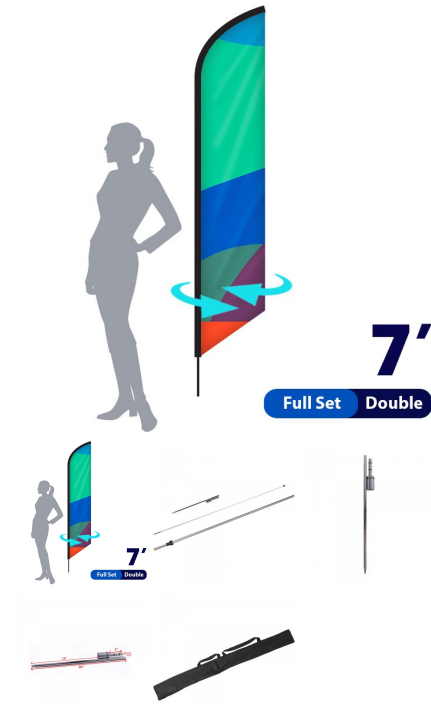

FEATHER FLAG . DOUBLE SIDED . 7FT . FULL SET

Turnaround:

- Standard 2 Business Days Turnaround

Includes:

- Pole
- Spike Base
- Printed Banner (Double-Sided)
- Nylon Bag

Features:

- **Template Size:** 20.5"w x 63.25"h
- **Wind Speed Rating:** 18 - 23 mph
- **Warranty:** One (1) year on hardware and graphics

SKU: 9080-D

FEATHER FLAG . DOUBLE SIDED . 9FT . FULL SET

Turnaround:

- Standard 1 Business Day Turnaround

Total Weight:

15 pounds

Shipping Dimensions:

12" x 2" x 2"

Material:

4 oz. Polyester Flag Material
High Resolution Digitally Printed At 720 x 720
Dye Sublimation
Scratch Resistant
Washable

Package includes:

Hardware (ground stake to fit to your pole set)
Full Color Print

SKU: 9081-D