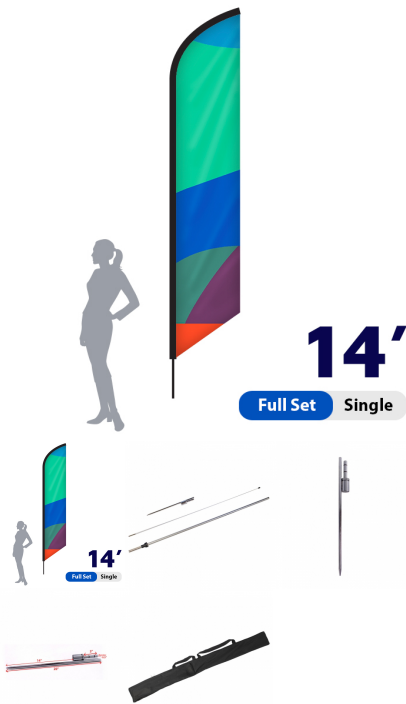

TABLE OF CONTENTS

Feather Flags . Full Set 2

FEATHER FLAGS . FULL SET

FREE Shipping on ALL PRODUCTS

FEATHER FLAG . SINGLE SIDED . 14FT . FULL SET

Turnaround:

- Standard 2 Business Days Turnaround

Includes:

- (1) Single-Sided Graphic Print
- (1) Pole #1
- (1) Pole #2
- (1) Pole #3
- (1) Pole #4
- (1) Spike Base
- (1) Carry Bag

Features:

- **Wind Speed Rating:** 18-23 mph
- **Graphic Dimensions:** 24.25"w x 140"h
- **Graphic Material:** Mesh Fabric
- **Print Process:** Dye-Sublimation
- **Warranty:** One (1) year on Graphic Banner; Lifetime on Hardware

SKU: 9083-S

FEATHER FLAG . DOUBLE SIDED . 7FT . FULL SET

Turnaround:

- Standard 2 Business Days Turnaround

Includes:

- Pole
- Spike Base
- Printed Banner (Double-Sided)
- Nylon Bag

Features:

- **Template Size:** 20.5"w x 63.25"h
- **Wind Speed Rating:** 18 - 23 mph
- **Warranty:** One (1) year on hardware and graphics

SKU: 9080-D

FEATHER FLAG . DOUBLE SIDED . 9FT . FULL SET

Turnaround:

- Standard 1 Business Day Turnaround

Total Weight:

15 pounds

Shipping Dimensions:

12" x 2" x 2"