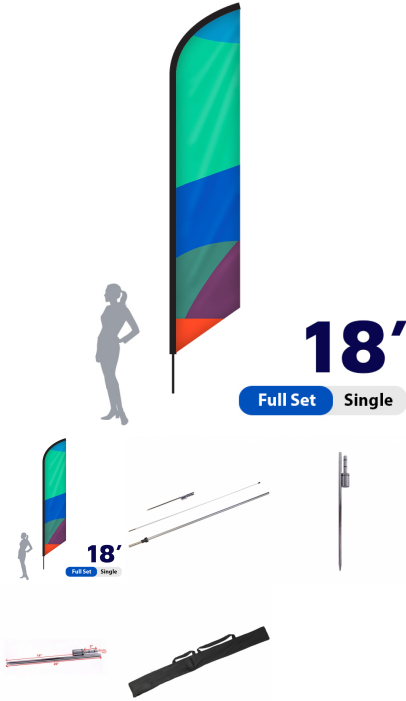

SKU: 9083-S

FEATHER FLAG . DOUBLE SIDED . 7FT . FULL SET

Turnaround:

- Standard 2 Business Days Turnaround

Includes:

- Pole
- Spike Base
- Printed Banner (Double-Sided)
- Nylon Bag

Features:

- **Template Size:** 20.5"w x 63.25"h
- **Wind Speed Rating:** 18 - 23 mph
- **Warranty:** One (1) year on hardware and graphics

SKU: 9083-D

FEATHER FLAG . DOUBLE SIDED . 18FT . FULL SET

Turnaround:

- Standard 1 Business Day Turnaround

Material:

4 oz. Polyester Flag Material
 High Resolution Digitally Printed At 720 x 720
 Dye Sublimation
 Scratch Resistant
 Washable

Package includes:

Hardware (ground stake to fit to your pole set)
 Full Color Print

SKU: 9084-D

FEATHER FLAG . SINGLE SIDED . 7FT . FULL SET

Turnaround:

- Standard 2 Business Days Turnaround

Includes:

- Pole
- Spike Base
- Printed Banner (Single-Sided)
- Nylon Bag

Features:

- **Template Size:** 20.5"w x 63.25"h
- **Wind Speed Rating:** 18 - 23 mph
- **Warranty:** One (1) year on hardware and graphics

SKU: 9080-S

FEATHER FLAG . SINGLE SIDED . 18FT . FULL SET

Turnaround: