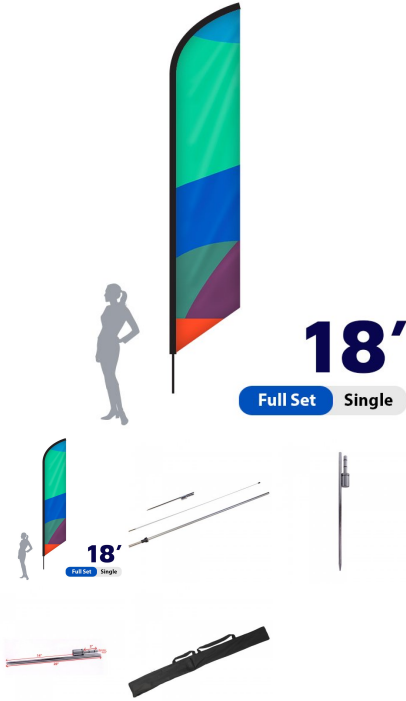

SKU: 9083-S

FEATHER FLAG . DOUBLE SIDED . 7FT . FULL SET

Turnaround:

- Standard 2 Business Days Turnaround

Includes:

- Pole
- Spike Base
- Printed Banner (Double-Sided)
- Nylon Bag

Features:

- **Template Size:** 20.5"w x 63.25"h
- **Wind Speed Rating:** 18 - 23 mph
- **Warranty:** One (1) year on hardware and graphics

SKU: 9083-D

FEATHER FLAG . DOUBLE SIDED . 18FT . FULL SET

Turnaround:

- Standard 1 Business Day Turnaround

Material:

4 oz. Polyester Flag Material
High Resolution Digitally Printed At 720 x 720
Dye Sublimation
Scratch Resistant
Washable

Package includes:

Hardware (ground stake to fit to your pole set)
Full Color Print

SKU: 9084-D

FEATHER FLAG . SINGLE SIDED . 7FT . FULL SET

Turnaround:

- Standard 2 Business Days Turnaround

Includes:

- Pole
- Spike Base
- Printed Banner (Single-Sided)
- Nylon Bag

Features:

- **Template Size:** 20.5"w x 63.25"h
- **Wind Speed Rating:** 18 - 23 mph
- **Warranty:** One (1) year on hardware and graphics

SKU: 9080-S

FEATHER FLAG . SINGLE SIDED . 18FT . FULL SET

Turnaround: