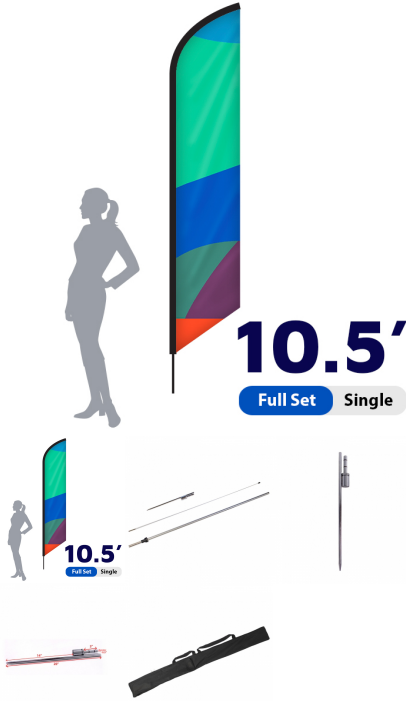

FEATHER FLAG . SINGLE SIDED . 10.5FT . FULL SET

Turnaround:

- Standard 1 Business Days Turnaround

Total Weight:

15 pounds

Shipping Dimensions:

12" x 2" x 2"

Material:

4 oz. Polyester Flag Material
High Resolution Digitally Printed At 720 x 720
Dye Sublimation
Scratch Resistant
Washable

Package includes:

Hardware (ground stake to fit to your pole set)
Full Color Print

SKU: 9082-S