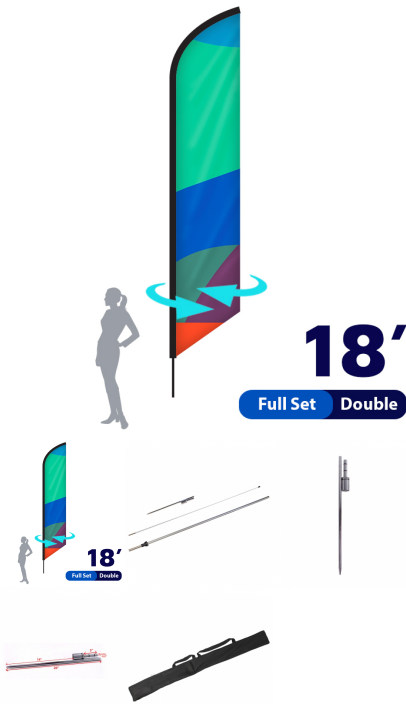

FEATHER FLAG . DOUBLE SIDED . 18FT . FULL SET

Turnaround:

- Standard 1 Business Day Turnaround

Material:

4 oz. Polyester Flag Material
High Resolution Digitally Printed At 720 x 720
Dye Sublimation
Scratch Resistant
Washable

Package includes:

Hardware (ground stake to fit to your pole set)
Full Color Print

SKU: 9084-D