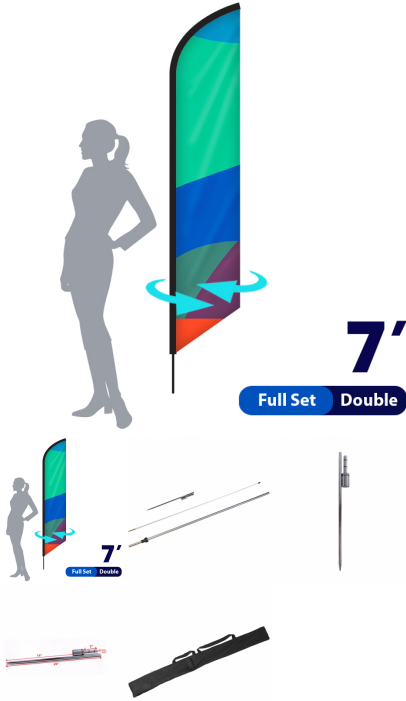

FEATHER FLAG . DOUBLE SIDED . 7FT . FULL SET

Turnaround:

- Standard 2 Business Days Turnaround

Includes:

- Pole
- Spike Base
- Printed Banner (Double-Sided)
- Nylon Bag

Features:

- **Template Size:** 20.5"w x 63.25"h
- **Wind Speed Rating:** 18 - 23 mph
- **Warranty:** One (1) year on hardware and graphics

SKU: 9080-D

FEATHER FLAG . DOUBLE SIDED . 9FT . FULL SET

Turnaround:

- Standard 1 Business Day Turnaround

Total Weight:

15 pounds

Shipping Dimensions:

12" x 2" x 2"

Material:

4 oz. Polyester Flag Material
High Resolution Digitally Printed At 720 x 720
Dye Sublimation
Scratch Resistant
Washable

Package includes:

Hardware (ground stake to fit to your pole set)
Full Color Print

SKU: 9081-D