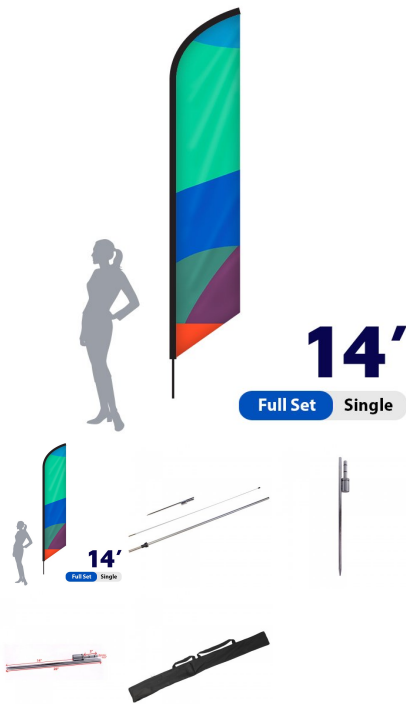

TABLE OF CONTENTS

Feather Flags . Full Set 2

FEATHER FLAGS . FULL SET

FREE Shipping on ALL PRODUCTS

FEATHER FLAG . SINGLE SIDED . 14FT . FULL SET

Turnaround:

- Standard 2 Business Days Turnaround

Includes:

- (1) Single-Sided Graphic Print
- (1) Pole #1
- (1) Pole #2
- (1) Pole #3
- (1) Pole #4
- (1) Spike Base
- (1) Carry Bag

Features:

- **Wind Speed Rating:** 18-23 mph
- **Graphic Dimensions:** 24.25"w x 140"h
- **Graphic Material:** Mesh Fabric
- **Print Process:** Dye-Sublimation
- **Warranty:** One (1) year on Graphic Banner; Lifetime on Hardware

SKU: 9083-S

FEATHER FLAG . DOUBLE SIDED . 7FT . FULL SET

Turnaround:

- Standard 2 Business Days Turnaround

Includes:

- Pole
- Spike Base
- Printed Banner (Double-Sided)
- Nylon Bag

Features:

- **Template Size:** 20.5"w x 63.25"h
- **Wind Speed Rating:** 18 - 23 mph
- **Warranty:** One (1) year on hardware and graphics

SKU: 9080-D

FEATHER FLAG . DOUBLE SIDED . 9FT . FULL SET

Turnaround:

- Standard 1 Business Day Turnaround

Total Weight:

15 pounds

Shipping Dimensions:

12" x 2" x 2"