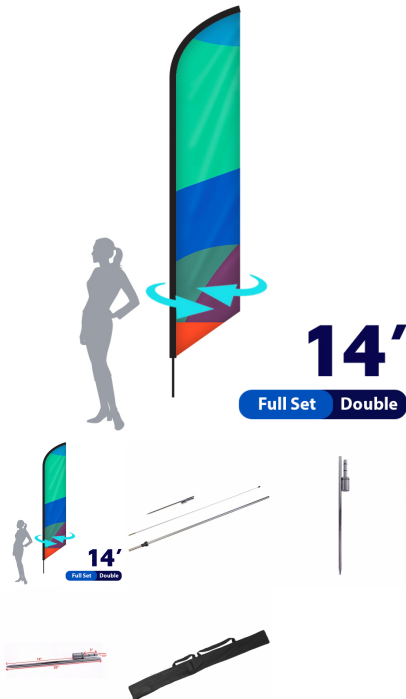

FEATHER FLAG . DOUBLE SIDED . 14FT . FULL SET

Turnaround:

- Standard 2 Business Days Turnaround

Includes:

- (1) Double-Sided Graphic Print
- (1) Pole #1
- (1) Pole #2
- (1) Pole #3
- (1) Pole #4
- (1) Spike Base
- (1) Carry Bag

Features:

- **Wind Speed Rating:** 18-23 mph
- **Graphic Dimensions:** 24.25"w x 140"h
- **Graphic Material:** Mesh Fabric
- **Print Process:** Dye-Sublimation
- **Warranty:** One (1) year on Graphic Banner; Lifetime on Hardware

SKU: 9083-D