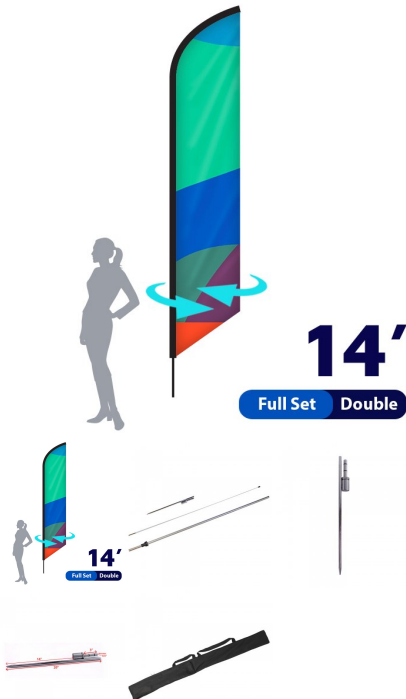

FEATHER FLAG . DOUBLE SIDED . 14FT . FULL SET

Turnaround:

- Standard 2 Business Days Turnaround

Includes:

- (1) Double-Sided Graphic Print
- (1) Pole #1
- (1) Pole #2
- (1) Pole #3
- (1) Pole #4
- (1) Spike Base
- (1) Carry Bag

Features:

- **Wind Speed Rating:** 18-23 mph
- **Graphic Dimensions:** 24.25"w x 140"h
- **Graphic Material:** Mesh Fabric
- **Print Process:** Dye-Sublimation
- **Warranty:** One (1) year on Graphic Banner; Lifetime on Hardware

SKU: 9083-D