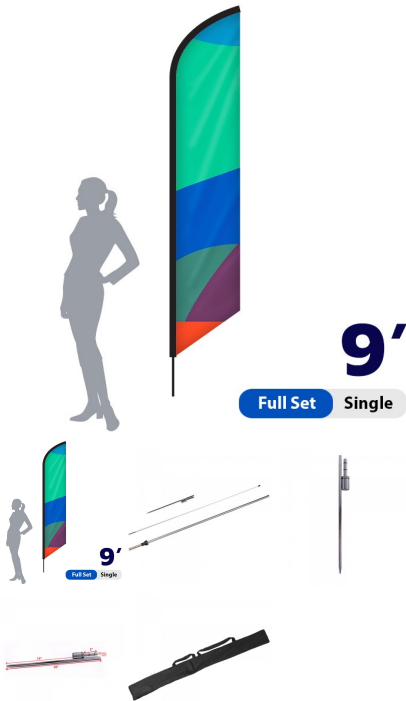

Package includes:

Hardware (ground stake to fit to your pole set)
Full Color Print

SKU: 9084-D

FEATHER FLAG . SINGLE SIDED . 7FT . FULL SET

Turnaround:

- Standard 2 Business Days Turnaround

Includes:

- Pole
- Spike Base
- Printed Banner (Single-Sided)
- Nylon Bag

Features:

- **Template Size:** 20.5"w x 63.25"h
- **Wind Speed Rating:** 18 - 23 mph
- **Warranty:** One (1) year on hardware and graphics

SKU: 9080-S

FEATHER FLAG . SINGLE SIDED . 18FT . FULL SET

Turnaround:

- Standard 1 Business Day Turnaround

Material:

4 oz. Polyester Flag Material
High Resolution Digitally Printed At 720 x 720
Dye Sublimation
Scratch Resistant
Washable

Package includes:

Hardware (ground stake to fit to your pole set)
Full Color Print

SKU: 9084-S

FEATHER FLAG . SINGLE SIDED . 9FT . FULL SET

Turnaround:

- Standard 1 Business Day Turnaround

Total Weight:

15 pounds

Shipping Dimensions:

12" x 2" x 2"