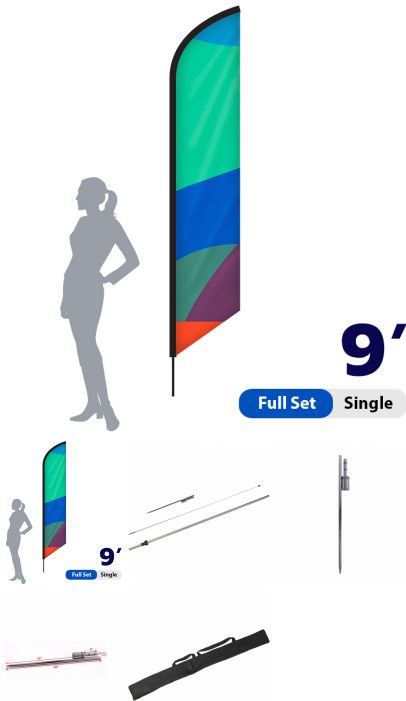

Package includes:

Hardware (ground stake to fit to your pole set)
 Full Color Print

SKU: 9084-D

FEATHER FLAG . SINGLE SIDED . 7FT . FULL SET

Turnaround:

- Standard 2 Business Days Turnaround

Includes:

- Pole
- Spike Base
- Printed Banner (Single-Sided)
- Nylon Bag

Features:

- **Template Size:** 20.5"w x 63.25"h
- **Wind Speed Rating:** 18 - 23 mph
- **Warranty:** One (1) year on hardware and graphics

SKU: 9080-S

FEATHER FLAG . SINGLE SIDED . 18FT . FULL SET

Turnaround:

- Standard 1 Business Day Turnaround

Material:

4 oz. Polyester Flag Material
High Resolution Digitally Printed At 720 x 720
Dye Sublimation
Scratch Resistant
Washable

Package includes:

Hardware (ground stake to fit to your pole set)
Full Color Print

SKU: 9084-S

FEATHER FLAG . SINGLE SIDED . 9FT . FULL SET

Turnaround:

- Standard 1 Business Day Turnaround

Total Weight:

15 pounds

Shipping Dimensions:

12" x 2" x 2"