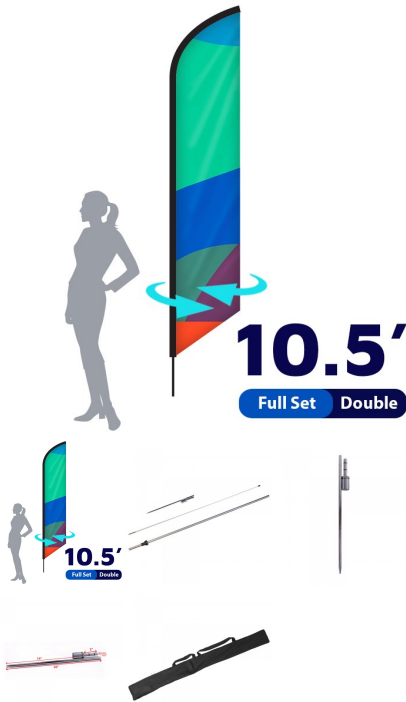

FEATHER FLAG . DOUBLE SIDED . 10.5FT . FULL SET

Turnaround:

- Standard 1 Business Days Turnaround

Total Weight:

15 pounds

Shipping Dimensions:

12" x 2" x 2"

Material:

4 oz. Polyester Flag Material
High Resolution Digitally Printed At 720 x 720
Dye Sublimation
Scratch Resistant
Washable

Package includes:

Hardware (ground stake to fit to your pole set)
Full Color Print

SKU: 9082-D