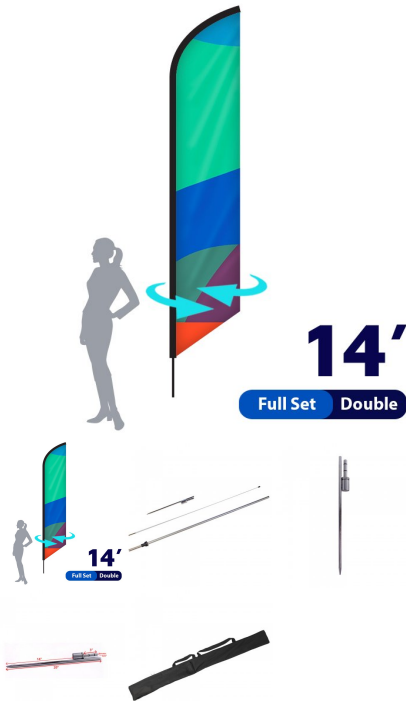

FEATHER FLAG . DOUBLE SIDED . 14FT . FULL SET

Turnaround:

- Standard 2 Business Days Turnaround

Includes:

- (1) Double-Sided Graphic Print
- (1) Pole #1
- (1) Pole #2
- (1) Pole #3
- (1) Pole #4
- (1) Spike Base
- (1) Carry Bag

Features:

- **Wind Speed Rating:** 18-23 mph
- **Graphic Dimensions:** 24.25"w x 140"h
- **Graphic Material:** Mesh Fabric
- **Print Process:** Dye-Sublimation
- **Warranty:** One (1) year on Graphic Banner; Lifetime on Hardware

SKU: 9083-D