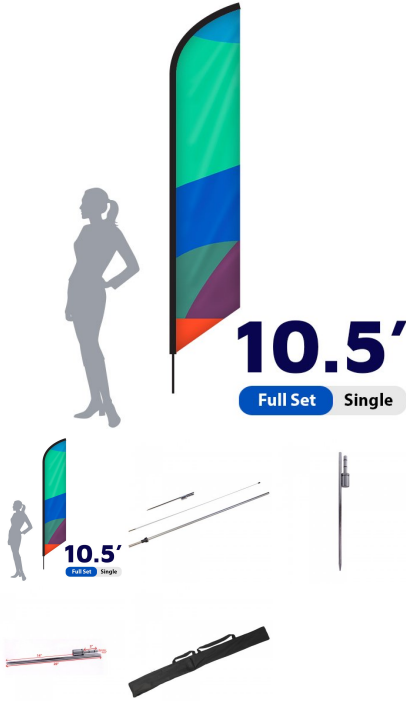

FEATHER FLAG . SINGLE SIDED . 10.5FT . FULL SET

Turnaround:

- Standard 1 Business Days Turnaround

Total Weight:

15 pounds

Shipping Dimensions:

12" x 2" x 2"

Material:

4 oz. Polyester Flag Material
High Resolution Digitally Printed At 720 x 720
Dye Sublimation
Scratch Resistant
Washable

Package includes:

Hardware (ground stake to fit to your pole set)
Full Color Print

SKU: 9082-S