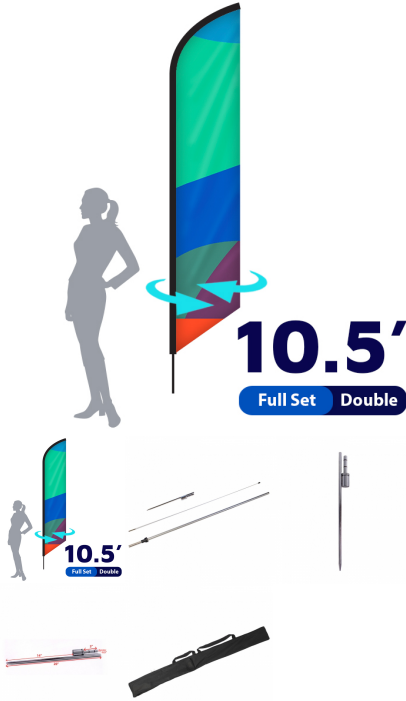

FEATHER FLAG . DOUBLE SIDED . 10.5FT . FULL SET

Turnaround:

- Standard 1 Business Days Turnaround

Total Weight:

15 pounds

Shipping Dimensions:

12" x 2" x 2"

Material:

4 oz. Polyester Flag Material
High Resolution Digitally Printed At 720 x 720
Dye Sublimation
Scratch Resistant
Washable

Package includes:

Hardware (ground stake to fit to your pole set)
Full Color Print

SKU: 9082-D