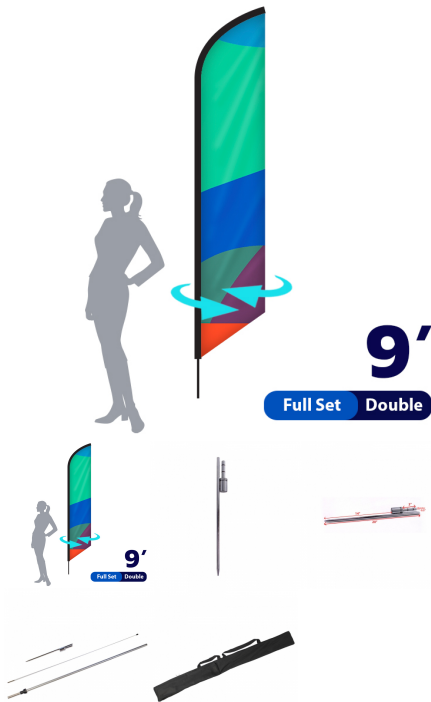

FEATHER FLAG . DOUBLE SIDED . 7FT . FULL SET

Turnaround:

- Standard 2 Business Days Turnaround

Includes:

- Pole
- Spike Base
- Printed Banner (Double-Sided)
- Nylon Bag

Features:

- **Template Size:** 20.5"w x 63.25"h
- **Wind Speed Rating:** 18 - 23 mph
- **Warranty:** One (1) year on hardware and graphics

SKU: 9080-D

FEATHER FLAG . DOUBLE SIDED . 9FT . FULL SET

Turnaround:

- Standard 1 Business Day Turnaround

Total Weight:

15 pounds

Shipping Dimensions:

12" x 2" x 2"

Material:

4 oz. Polyester Flag Material
High Resolution Digitally Printed At 720 x 720
Dye Sublimation
Scratch Resistant
Washable

Package includes:

Hardware (ground stake to fit to your pole set)
Full Color Print

SKU: 9081-D