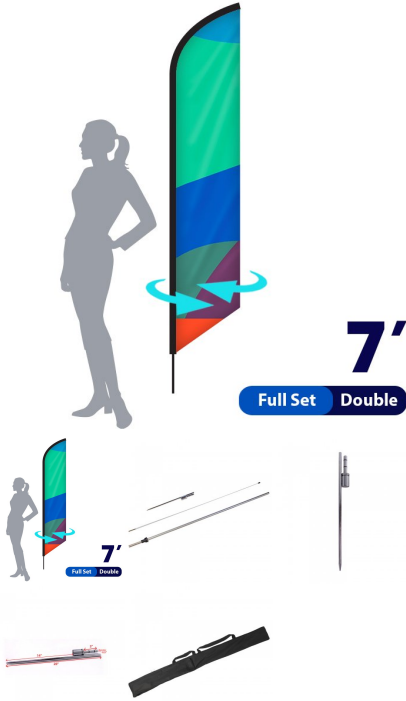

FEATHER FLAG . DOUBLE SIDED . 7FT . FULL SET

Turnaround:

- Standard 2 Business Days Turnaround

Includes:

- Pole
- Spike Base
- Printed Banner (Double-Sided)
- Nylon Bag

Features:

- **Template Size:** 20.5"w x 63.25"h
- **Wind Speed Rating:** 18 - 23 mph
- **Warranty:** One (1) year on hardware and graphics

SKU: 9080-D

FEATHER FLAG . DOUBLE SIDED . 9FT . FULL SET

Turnaround:

- Standard 1 Business Day Turnaround

Total Weight:

15 pounds

Shipping Dimensions:

12" x 2" x 2"

Material:

4 oz. Polyester Flag Material
High Resolution Digitally Printed At 720 x 720
Dye Sublimation
Scratch Resistant
Washable

Package includes:

Hardware (ground stake to fit to your pole set)
Full Color Print

SKU: 9081-D