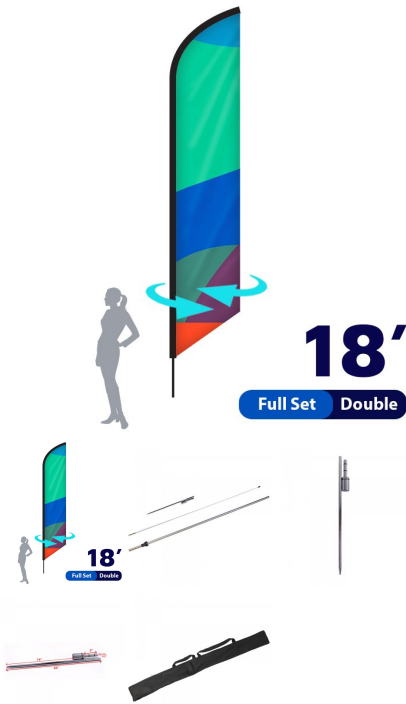

SKU: 9083-S

FEATHER FLAG . DOUBLE SIDED . 7FT . FULL SET

Turnaround:

- Standard 2 Business Days Turnaround

Includes:

- Pole
- Spike Base
- Printed Banner (Double-Sided)
- Nylon Bag

Features:

- **Template Size:** 20.5"w x 63.25"h
- **Wind Speed Rating:** 18 - 23 mph
- **Warranty:** One (1) year on hardware and graphics

SKU: 9083-D

FEATHER FLAG . DOUBLE SIDED . 18FT . FULL SET

Turnaround:

- Standard 1 Business Day Turnaround

Material:

4 oz. Polyester Flag Material
High Resolution Digitally Printed At 720 x 720
Dye Sublimation
Scratch Resistant
Washable

Package includes:

Hardware (ground stake to fit to your pole set)
Full Color Print

SKU: 9084-D

FEATHER FLAG . SINGLE SIDED . 7FT . FULL SET

Turnaround:

- Standard 2 Business Days Turnaround

Includes:

- Pole
- Spike Base
- Printed Banner (Single-Sided)
- Nylon Bag

Features:

- **Template Size:** 20.5"w x 63.25"h
- **Wind Speed Rating:** 18 - 23 mph
- **Warranty:** One (1) year on hardware and graphics

SKU: 9080-S

FEATHER FLAG . SINGLE SIDED . 18FT . FULL SET

Turnaround: