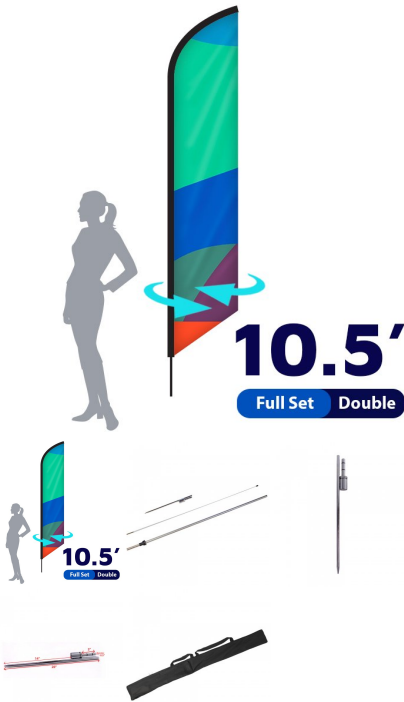

FEATHER FLAG . DOUBLE SIDED . 10.5FT . FULL SET

Turnaround:

- Standard 1 Business Days Turnaround

Total Weight:

15 pounds

Shipping Dimensions:

12" x 2" x 2"

Material:

4 oz. Polyester Flag Material
High Resolution Digitally Printed At 720 x 720
Dye Sublimation
Scratch Resistant
Washable

Package includes:

Hardware (ground stake to fit to your pole set)
Full Color Print

SKU: 9082-D