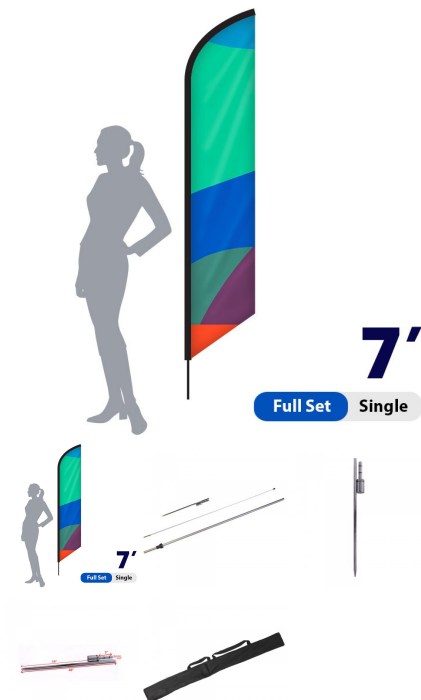

SKU: 9083-S

FEATHER FLAG . DOUBLE SIDED . 7FT . FULL SET

Turnaround:

- Standard 2 Business Days Turnaround

Includes:

- Pole
- Spike Base
- Printed Banner (Double-Sided)
- Nylon Bag

Features:

- **Template Size:** 20.5"w x 63.25"h
- **Wind Speed Rating:** 18 - 23 mph
- **Warranty:** One (1) year on hardware and graphics

SKU: 9083-D

FEATHER FLAG . DOUBLE SIDED . 18FT . FULL SET

Turnaround:

- Standard 1 Business Day Turnaround

Material:

4 oz. Polyester Flag Material
High Resolution Digitally Printed At 720 x 720
Dye Sublimation
Scratch Resistant
Washable

Package includes:

Hardware (ground stake to fit to your pole set)
Full Color Print

SKU: 9084-D

FEATHER FLAG . SINGLE SIDED . 7FT . FULL SET

Turnaround:

- Standard 2 Business Days Turnaround

Includes:

- Pole
- Spike Base
- Printed Banner (Single-Sided)
- Nylon Bag

Features:

- **Template Size:** 20.5"w x 63.25"h
- **Wind Speed Rating:** 18 - 23 mph
- **Warranty:** One (1) year on hardware and graphics

SKU: 9080-S

FEATHER FLAG . SINGLE SIDED . 18FT . FULL SET

Turnaround: