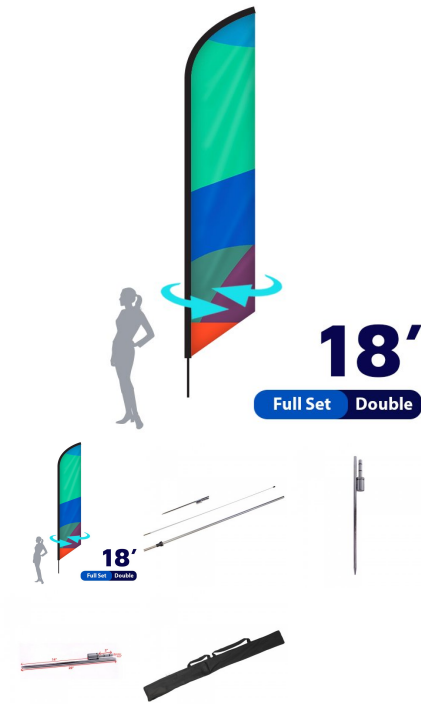

SKU: 9083-S

FEATHER FLAG . DOUBLE SIDED . 7FT . FULL SET

Turnaround:

- Standard 2 Business Days Turnaround

Includes:

- Pole
- Spike Base
- Printed Banner (Double-Sided)
- Nylon Bag

Features:

- **Template Size:** 20.5"w x 63.25"h
- **Wind Speed Rating:** 18 - 23 mph
- **Warranty:** One (1) year on hardware and graphics

SKU: 9083-D

FEATHER FLAG . DOUBLE SIDED . 18FT . FULL SET

Turnaround:

- Standard 1 Business Day Turnaround

Material:

4 oz. Polyester Flag Material
High Resolution Digitally Printed At 720 x 720
Dye Sublimation
Scratch Resistant
Washable

Package includes:

Hardware (ground stake to fit to your pole set)
Full Color Print

SKU: 9084-D

FEATHER FLAG . SINGLE SIDED . 7FT . FULL SET

Turnaround:

- Standard 2 Business Days Turnaround

Includes:

- Pole
- Spike Base
- Printed Banner (Single-Sided)
- Nylon Bag

Features:

- **Template Size:** 20.5"w x 63.25"h
- **Wind Speed Rating:** 18 - 23 mph
- **Warranty:** One (1) year on hardware and graphics

SKU: 9080-S

FEATHER FLAG . SINGLE SIDED . 18FT . FULL SET

Turnaround: