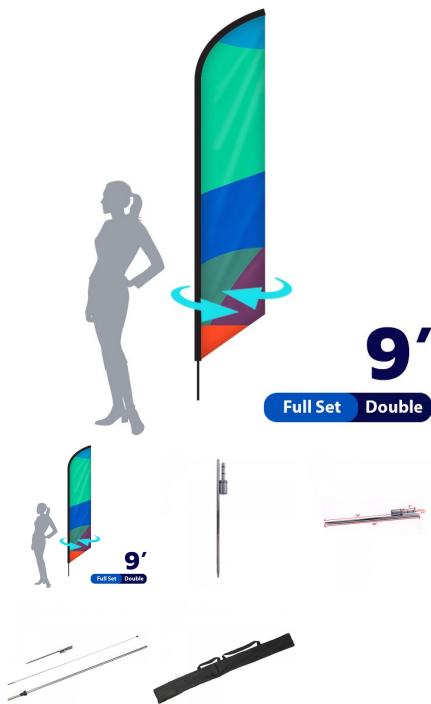

FEATHER FLAG . DOUBLE SIDED . 7FT . FULL SET

Turnaround:

- Standard 2 Business Days Turnaround

Includes:

- Pole
- Spike Base
- Printed Banner (Double-Sided)
- Nylon Bag

Features:

- **Template Size:** 20.5"w x 63.25"h
- **Wind Speed Rating:** 18 - 23 mph
- **Warranty:** One (1) year on hardware and graphics

SKU: 9080-D

FEATHER FLAG . DOUBLE SIDED . 9FT . FULL SET

Turnaround:

- Standard 1 Business Day Turnaround

Total Weight:

15 pounds

Shipping Dimensions:

12" x 2" x 2"

Material:

4 oz. Polyester Flag Material
High Resolution Digitally Printed At 720 x 720
Dye Sublimation
Scratch Resistant
Washable

Package includes:

Hardware (ground stake to fit to your pole set)
Full Color Print

SKU: 9081-D