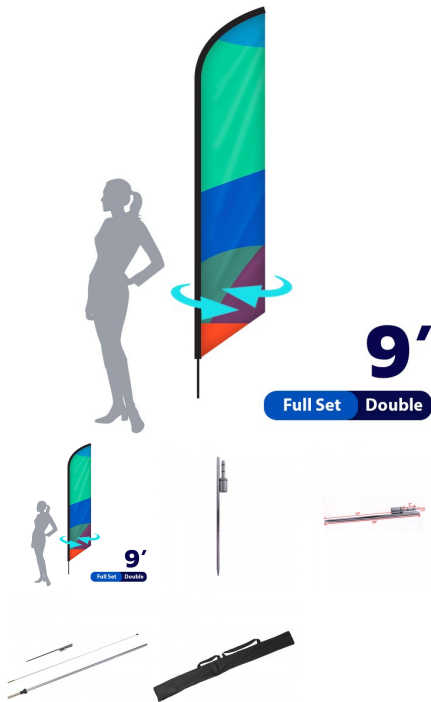

FEATHER FLAG . DOUBLE SIDED . 7FT . FULL SET

Turnaround:

- Standard 2 Business Days Turnaround

Includes:

- Pole
- Spike Base
- Printed Banner (Double-Sided)
- Nylon Bag

Features:

- **Template Size:** 20.5"w x 63.25"h
- **Wind Speed Rating:** 18 - 23 mph
- **Warranty:** One (1) year on hardware and graphics

SKU: 9080-D

FEATHER FLAG . DOUBLE SIDED . 9FT . FULL SET

Turnaround:

- Standard 1 Business Day Turnaround

Total Weight:

15 pounds

Shipping Dimensions:

12" x 2" x 2"

Material:

4 oz. Polyester Flag Material
High Resolution Digitally Printed At 720 x 720
Dye Sublimation
Scratch Resistant
Washable

Package includes:

Hardware (ground stake to fit to your pole set)
Full Color Print

SKU: 9081-D