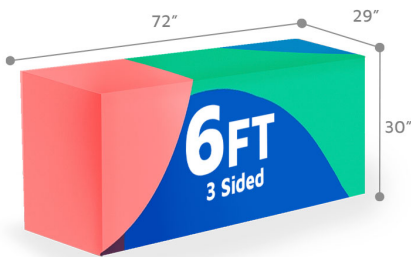

- **Display Dimension:** 72" W x 29" H x 29.625" D
- **Graphic Dimensions:** 131.25"W x 88"H
- **Graphic Material:** Stretch Fabric
- **Graphic Finishing:** Paper transfer Dye-Sub
- **Display Construction:** Hemmed
- **Compatible Table Size:** 6ft Table: 72" L x 30" W x 29" H
- **Weight:** 3 lbs
- **Dimensions:** 16" H x 11" W x 3"D

Graphic Material

Fabric

Graphic Finishing

Dye - Sublimation Printing

Display Construction

Edges Sewn

Compatible Table Size

6ft Table: 72" L x 30" W x 29" H

Shipping Weights and Dimensions

Weight: 2 lbs

Dimensions: 16" H x 9" W x 3" D

Graphic Turn Around Time

1 Business Day after proof approval

SKU: 9873

FITTED TABLE THROW . 8FT . 3 SIDED

Turnaround:

- Standard 1 Business Day Turnaround

Display Dimension

96" W x 29" H x 29.625" D

Graphic Dimensions

155.25" W x 64.75" H

Graphic Material

Fabric

Graphic Finishing