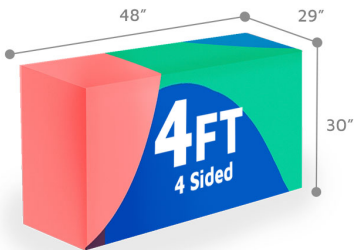

Shipping Weights and Dimensions

Weight: 2 lbs

Dimensions: 16" H x 9" W x 3" D

SKU: 9870-3

FITTED TABLE THROW . 4FT . 4 SIDED

Turnaround:

- Standard 1 Business Day Turnaround

Display Dimension

48" W x 29" H x 24" D

Graphic Dimensions

107.25" W x 84" H

Graphic Material

Fabric

Graphic Finishing

Dye - Sublimation Printing

Display Construction

Edges Sewn

Compatible Table Size

4ft Table: 48" L x 24" W x 29" H

Shipping Weights and Dimensions

Weight: 3 lbs

Dimensions: 16" H x 9" W x 3" D

SKU: 9871

INDEX

F

Fitted Table Throw . 4FT . 3 Sided 4
Fitted Table Throw . 4FT . 4 Sided 5
Fitted Table Throw . 6FT . 3 Sided 2
Fitted Table Throw . 6FT . 4 Sided 1
Fitted Table Throw . 8FT . 3 Sided 3
Fitted Table Throw . 8FT . 4 Sided 4