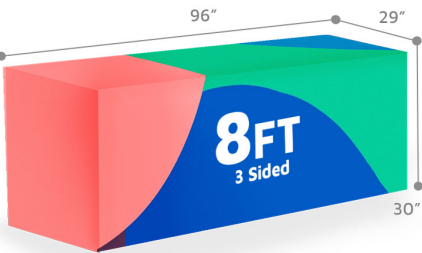

- **Display Dimension:** 72" W x 29" H x 29.625" D
- **Graphic Dimensions:** 131.25"W x 88"H
- **Graphic Material:** Stretch Fabric
- **Graphic Finishing:** Paper transfer Dye-Sub
- **Display Construction:** Hemmed
- **Compatible Table Size:** 6ft Table: 72" L x 30" W x 29" H
- **Weight:** 3 lbs
- **Dimensions:** 16" H x 11" W x 3"D

- Standard 1 Business Day Turnaround

Display Dimension

96" W x 29" H x 29.625" D

Graphic Dimensions

155.25" W x 64.75" H

Graphic Material

Fabric

Graphic Finishing

Dye - Sublimation Printing

Display Construction

Edges Sewn

Compatible Table Size

8ft Table: 96" L x 30" W x 29" H

Shipping Weights and Dimensions

Weight: 2 lbs

Dimensions: 16" H x 9" W x 3" D

SKU: 9875

FITTED TABLE THROW . 8FT . 4 SIDED

Turnaround:

- Standard 2 Business Days Turnaround

Features:

- **Display Dimension:** 98" W x 29" H x 29.625" D
- **Graphic Dimensions:** 155.25"W x 88" H
- **Graphic Material:** Stretch Fabric
- **Graphic Finishing:** Paper Transfer Dye-Sub
- **Display Construction:** Hemmed
- **Compatible Table Size:** 8ft Table: 96" L x 30" W x 29" H
- **Weight:** 3 lbs
- **Dimensions:** 16" H x 11"W x 3"D