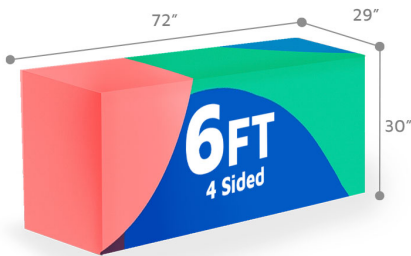

TABLE OF CONTENTS

Fitted . Table Throws 2

FITTED . TABLE THROWS

Free Shipping On All Products

FITTED TABLE THROW . 6FT . 4 SIDED

Turnaround:

- Standard 2 Business Days Turnaround

Features:

- **Display Dimension:** 72" W x 29" H x 29.625" D
- **Graphic Dimensions:** 131.25"W x 88"H
- **Graphic Material:** Stretch Fabric
- **Graphic Finishing:** Paper transfer Dye-Sub
- **Display Construction:** Hemmed
- **Compatible Table Size:** 6ft Table: 72" L x 30" W x 29" H
- **Weight:** 3 lbs
- **Dimensions:** 16" H x 11" W x 3"D

SKU: 9872

FITTED TABLE THROW . 6FT . 3 SIDED

Turnaround:

- Standard 2 Business Days Turnaround

Display Dimension

72" W x 29" H x 29.625" D

Graphic Dimensions

131.25" W x 64.75" H

SKU: 9875

FITTED TABLE THROW . 8FT . 4 SIDED

Turnaround:

- Standard 2 Business Days Turnaround

Features:

- **Display Dimension:** 98" W x 29" H x 29.625" D
- **Graphic Dimensions:** 155.25"W x 88" H
- **Graphic Material:** Stretch Fabric
- **Graphic Finishing:** Paper Transfer Dye-Sub
- **Display Construction:** Hemmed
- **Compatible Table Size:** 8ft Table: 96" L x 30" W x 29" H
- **Weight:** 3 lbs
- **Dimensions:** 16" H x 11"W x 3"D