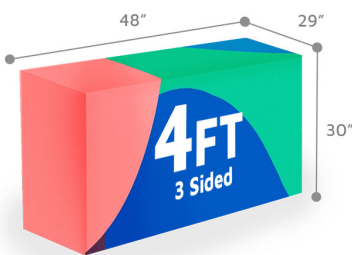

SKU: 9875

FITTED TABLE THROW . 8FT . 4 SIDED

Turnaround:

- Standard 2 Business Days Turnaround

Features:

- **Display Dimension:** 98" W x 29" H x 29.625" D
- **Graphic Dimensions:** 155.25"W x 88" H
- **Graphic Material:** Stretch Fabric
- **Graphic Finishing:** Paper Transfer Dye-Sub
- **Display Construction:** Hemmed
- **Compatible Table Size:** 8ft Table: 96" L x 30" W x 29" H
- **Weight:** 3 lbs
- **Dimensions:** 16" H x 11"W x 3"D

SKU: 9876

FITTED TABLE THROW . 4FT . 3 SIDED

Turnaround:

- Standard 1 Business Day Turnaround

Display Dimension

48" W x 29" H x 24" D

Graphic Dimensions

107.25" W x 64.75" H

Graphic Material

Fabric

Graphic Finishing

Dye - Sublimation Printing

Display Construction

Edges Sewn

Compatible Table Size

4ft Table: 48" L x 24" W x 29" H

Shipping Weights and Dimensions

Weight: 2 lbs

Dimensions: 16" H x 9" W x 3" D

SKU: 9870-3

FITTED TABLE THROW . 4FT . 4 SIDED

Turnaround:

- Standard 1 Business Day Turnaround

Display Dimension