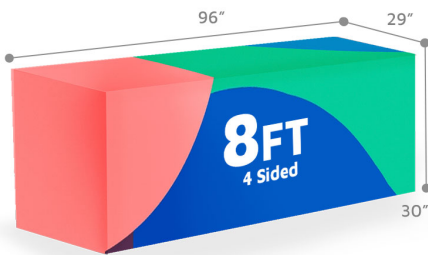

- **Display Dimension:** 72" W x 29" H x 29.625" D
- **Graphic Dimensions:** 131.25"W x 88"H
- **Graphic Material:** Stretch Fabric
- **Graphic Finishing:** Paper transfer Dye-Sub
- **Display Construction:** Hemmed
- **Compatible Table Size:** 6ft Table: 72" L x 30" W x 29" H
- **Weight:** 3 lbs
- **Dimensions:** 16" H x 11" W x 3"D

Dye - Sublimation Printing

Display Construction

Edges Sewn

Compatible Table Size

8ft Table: 96" L x 30" W x 29" H

Shipping Weights and Dimensions

Weight: 2 lbs

Dimensions: 16" H x 9" W x 3" D

SKU: 9875

FITTED TABLE THROW . 8FT . 4 SIDED

Turnaround:

- Standard 2 Business Days Turnaround

Features:

- **Display Dimension:** 98" W x 29" H x 29.625" D
- **Graphic Dimensions:** 155.25"W x 88" H
- **Graphic Material:** Stretch Fabric
- **Graphic Finishing:** Paper Transfer Dye-Sub
- **Display Construction:** Hemmed
- **Compatible Table Size:** 8ft Table: 96" L x 30" W x 29" H
- **Weight:** 3 lbs
- **Dimensions:** 16" H x 11"W x 3"D

SKU: 9876

FITTED TABLE THROW . 4FT . 3 SIDED

Turnaround:

- Standard 1 Business Day Turnaround

Display Dimension

48" W x 29" H x 24" D

Graphic Dimensions

107.25" W x 64.75" H