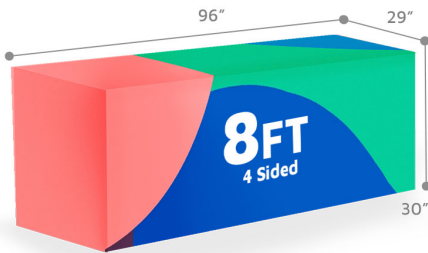

- **Display Dimension:** 72" W x 29" H x 29.625" D
- **Graphic Dimensions:** 131.25"W x 88"H
- **Graphic Material:** Stretch Fabric
- **Graphic Finishing:** Paper transfer Dye-Sub
- **Display Construction:** Hemmed
- **Compatible Table Size:** 6ft Table: 72" L x 30" W x 29" H
- **Weight:** 3 lbs
- **Dimensions:** 16" H x 11" W x 3"D

Dye - Sublimation Printing

Display Construction

Edges Sewn

Compatible Table Size

8ft Table: 96" L x 30" W x 29" H

Shipping Weights and Dimensions

Weight: 2 lbs

Dimensions: 16" H x 9" W x 3" D

SKU: 9875

FITTED TABLE THROW . 8FT . 4 SIDED

Turnaround:

- Standard 2 Business Days Turnaround

Features:

- **Display Dimension:** 98" W x 29" H x 29.625" D
- **Graphic Dimensions:** 155.25"W x 88" H
- **Graphic Material:** Stretch Fabric
- **Graphic Finishing:** Paper Transfer Dye-Sub
- **Display Construction:** Hemmed
- **Compatible Table Size:** 8ft Table: 96" L x 30" W x 29" H
- **Weight:** 3 lbs
- **Dimensions:** 16" H x 11"W x 3"D

SKU: 9876

FITTED TABLE THROW . 4FT . 3 SIDED

Turnaround:

- Standard 1 Business Day Turnaround

Display Dimension

48" W x 29" H x 24" D

Graphic Dimensions

107.25" W x 64.75" H