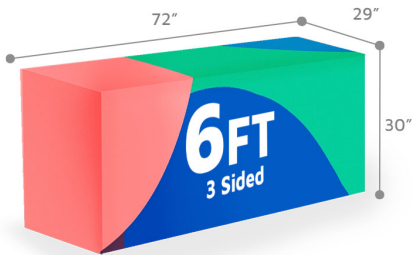

- **Display Dimension:** 72" W x 29" H x 29.625" D
- **Graphic Dimensions:** 131.25"W x 88"H
- **Graphic Material:** Stretch Fabric
- **Graphic Finishing:** Paper transfer Dye-Sub
- **Display Construction:** Hemmed
- **Compatible Table Size:** 6ft Table: 72" L x 30" W x 29" H
- **Weight:** 3 lbs
- **Dimensions:** 16" H x 11" W x 3"D

Graphic Material

Fabric

Graphic Finishing

Dye - Sublimation Printing

Display Construction

Edges Sewn

Compatible Table Size

6ft Table: 72" L x 30" W x 29" H

Shipping Weights and Dimensions

Weight: 2 lbs

Dimensions: 16" H x 9" W x 3" D

Graphic Turn Around Time

1 Business Day after proof approval

SKU: 9873

FITTED TABLE THROW . 8FT . 3 SIDED

Turnaround:

- Standard 1 Business Day Turnaround

Display Dimension

96" W x 29" H x 29.625" D

Graphic Dimensions

155.25" W x 64.75" H

Graphic Material

Fabric

Graphic Finishing