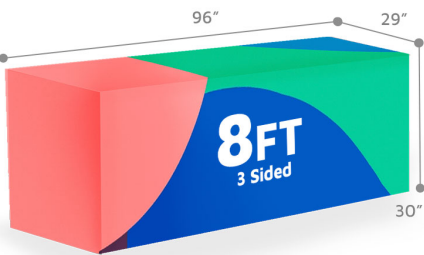

- **Display Dimension:** 72" W x 29" H x 29.625" D
- **Graphic Dimensions:** 131.25"W x 88"H
- **Graphic Material:** Stretch Fabric
- **Graphic Finishing:** Paper transfer Dye-Sub
- **Display Construction:** Hemmed
- **Compatible Table Size:** 6ft Table: 72" L x 30" W x 29" H
- **Weight:** 3 lbs
- **Dimensions:** 16" H x 11" W x 3"D

- Standard 1 Business Day Turnaround

Display Dimension

96" W x 29" H x 29.625" D

Graphic Dimensions

155.25" W x 64.75" H

Graphic Material

Fabric

Graphic Finishing

Dye - Sublimation Printing

Display Construction

Edges Sewn

Compatible Table Size

8ft Table: 96" L x 30" W x 29" H

Shipping Weights and Dimensions

Weight: 2 lbs

Dimensions: 16" H x 9" W x 3" D

SKU: 9875

FITTED TABLE THROW . 8FT . 4 SIDED

Turnaround:

- Standard 2 Business Days Turnaround

Features:

- **Display Dimension:** 98" W x 29" H x 29.625" D
- **Graphic Dimensions:** 155.25"W x 88" H
- **Graphic Material:** Stretch Fabric
- **Graphic Finishing:** Paper Transfer Dye-Sub
- **Display Construction:** Hemmed
- **Compatible Table Size:** 8ft Table: 96" L x 30" W x 29" H
- **Weight:** 3 lbs
- **Dimensions:** 16" H x 11"W x 3"D