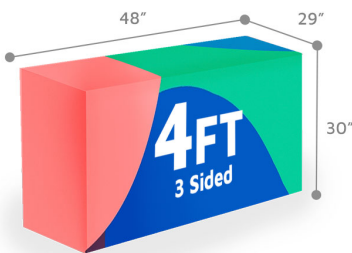

SKU: 9875

FITTED TABLE THROW . 8FT . 4 SIDED

Turnaround:

- Standard 2 Business Days Turnaround

Features:

- **Display Dimension:** 98" W x 29" H x 29.625" D
- **Graphic Dimensions:** 155.25"W x 88" H
- **Graphic Material:** Stretch Fabric
- **Graphic Finishing:** Paper Transfer Dye-Sub
- **Display Construction:** Hemmed
- **Compatible Table Size:** 8ft Table: 96" L x 30" W x 29" H
- **Weight:** 3 lbs
- **Dimensions:** 16" H x 11"W x 3"D

SKU: 9876

FITTED TABLE THROW . 4FT . 3 SIDED

Turnaround:

- Standard 1 Business Day Turnaround

Display Dimension

48" W x 29" H x 24" D

Graphic Dimensions

107.25" W x 64.75" H

Graphic Material

Fabric

Graphic Finishing

Dye - Sublimation Printing

Display Construction

Edges Sewn

Compatible Table Size

4ft Table: 48" L x 24" W x 29" H

Shipping Weights and Dimensions

Weight: 2 lbs

Dimensions: 16" H x 9" W x 3" D

SKU: 9870-3

FITTED TABLE THROW . 4FT . 4 SIDED

Turnaround:

- Standard 1 Business Day Turnaround

Display Dimension