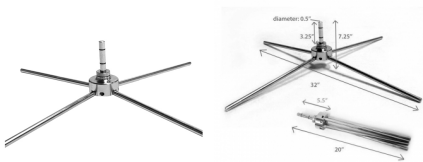

TABLE OF CONTENTS

Flag . Hardware 2

FLAG . HARDWARE

FLAG POLE SET

Features:

- Flag Pole 13FT / Medium

SKU: 9083-S-2-1-2

GROUND STAKE

Features:

- Height: 25.6"
- Weight: 3.4 lbs
- Piece: 1
- Spinning: Yes

SKU: 9083-S-2-1

Ground Stake

Ground Stake

X-BASE . CHROMED STEEL

Features:

- Dimension: 27" x 27"
- Height: 9.25"
- Weight: 6.6 lbs
- Piece: 1
- Spinning: Yes

Cross Base

Cross Base

INDEX

F

Flag Pole Set 1

G

Ground Stake 1

X