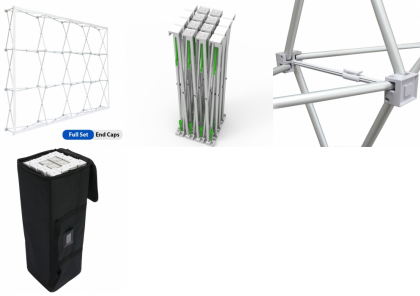

TABLE OF CONTENTS

PopUp Backdrops . Full Set 2

POPOP BACKDROPS . FULL SET

Free Shipping On All Products

POPOP BACKDROP . 10FT X 10FT . FULL SET . WITH-END CAPS

Turnaround:

- Standard 2 Business Days Turnaround

Includes:

- (1) Stretch Fabric Graphic (Front side)
- (1) Aluminum Frame
- (1) Black Nylon Carry Bag

Features:

- **Display Size:** 117.62'w x 117.62"h x 12.375"d
- **Template Size:** 117.25"w x 118"h
- **Shipping Dimensions:** 14.25"l x 14.25"w x 32.75"h
- **Shipping Weight:** 38 lbs
- **Material:** Stretch Fabric

SKU: 0303-FS-3-1

Full Set No Caps

POPUP BACKDROP . 10FT X 10FT . FULL SET . NO-END CAPS

Turnaround:

- Standard 2 Business Days Turnaround

Includes:

- (1) Stretch Fabric Graphic (Front side)
- (1) Aluminum Frame
- (1) Black Nylon Carry Bag

Features:

- **Display Size:** 117.62'w x 117.62"h x 12.375"d
- **Template Size:** 117.25"w x 118"h
- **Shipping Dimensions:** 14.25"l x 14.25"w x 32.75"h
- **Shipping Weight:** 38 lbs
- **Material:** Stretch Fabric