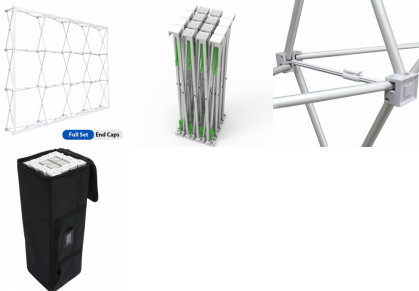

TABLE OF CONTENTS

PopUp Backdrops . Full Set 2

POPOP BACKDROPS . FULL SET

Free Shipping On All Products

POPOP BACKDROP . 10FT X 10FT . FULL SET . WITH-END CAPS

Turnaround:

- Standard 2 Business Days Turnaround

Includes:

- (1) Stretch Fabric Graphic (Front side)
- (1) Aluminum Frame
- (1) Black Nylon Carry Bag

Features:

- **Display Size:** 117.62'w x 117.62"h x 12.375"d
- **Template Size:** 117.25"w x 118"h
- **Shipping Dimensions:** 14.25"l x 14.25"w x 32.75"h
- **Shipping Weight:** 38 lbs
- **Material:** Stretch Fabric

SKU: 0303-FS-3-1

Full Set No Caps

POPUP BACKDROP . 10FT X 10FT . FULL SET . NO-END CAPS

Turnaround:

- Standard 2 Business Days Turnaround

Includes:

- (1) Stretch Fabric Graphic (Front side)
- (1) Aluminum Frame
- (1) Black Nylon Carry Bag

Features:

- **Display Size:** 117.62'w x 117.62"h x 12.375"d
- **Template Size:** 117.25"w x 118"h
- **Shipping Dimensions:** 14.25"l x 14.25"w x 32.75"h
- **Shipping Weight:** 38 lbs
- **Material:** Stretch Fabric