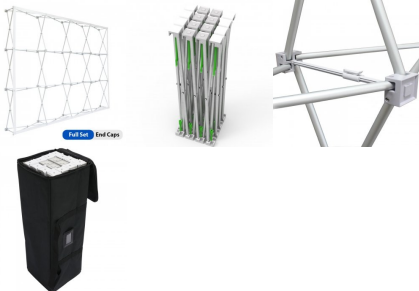

Features:

- **Display Size:** 91.5"W x 89"H x 22"D
- **Template Size:** 114"W x 88.5"H (with Endcaps includes 11.81" end panels on both sides)
- **Material:** Stretch Fabric
- **Shipping Dimensions:** 12"L x 12"W x 35"H
- **Shipping Weight:** 24 lbs

SKU: 2139-FS-WES-CRV