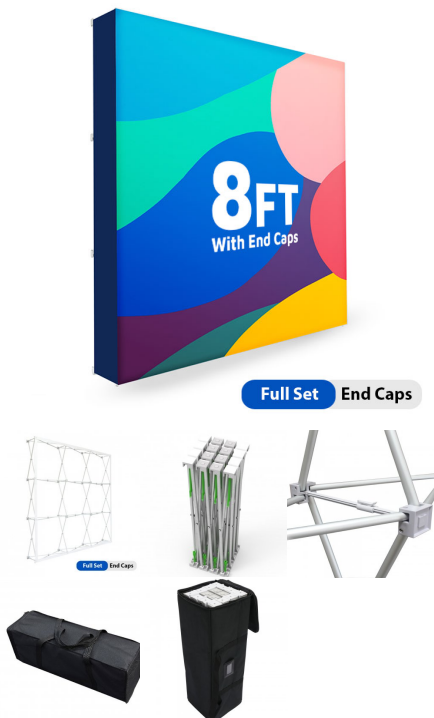

POPOP BACKDROP . 8FT . FULL SET . WITH END CAPS

Turnaround:

- Standard 2 Business Days Turnaround

Includes:

- (1) Single-Sided Dye-Sublimated Graphic (with Endcaps)
- (1) Aluminum Frame
- (1) Black Nylon Carry Bag

Features:

- **Display Size:** 89"W x 89"H x 12"D
- **Template Size:** 114"W x 88.5"H
- **Endcaps:** 11.81" end panels on both sides)
- **Material:** Stretch Fabric
- **Shipping Dimensions:** 12"L x 12"W x 35"H
- **Shipping Weight:** 24 lbs

SKU: 2139-FS-WES