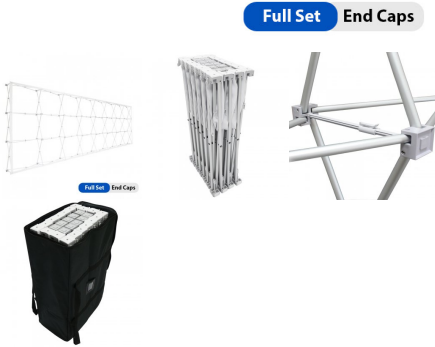

Features:

- **Material:** Stretch Fabric
- **Display Size:** 345"W x 89"h x 12"D
- **Template Size:** 371"W x 89.5"H (with Endcaps includes 11.81" end panels on both sides)
- **Shipping Dimensions:** 36" L x 12" W x 35" H
- **Shipping Weight:** 72 lbs

SKU: 0303-FS-2-1-1