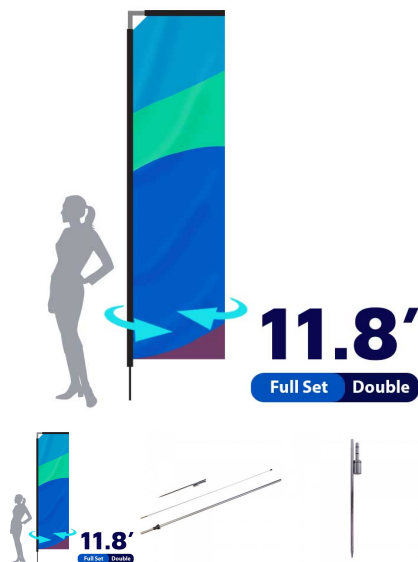

RECTANGLE FLAG . DOUBLE SIDED . 11.8FT . FULL SET

Turnaround:

- Standard 1 Business Day Turnaround

Material:

4 oz. Polyester Flag Material
High Resolution Digitally Printed At 720 x 720
Dye Sublimation
Scratch Resistant
Washable

Package includes:

Hardware (ground stake to fit to your pole set)
Full Color Print

SKU: 6115-D