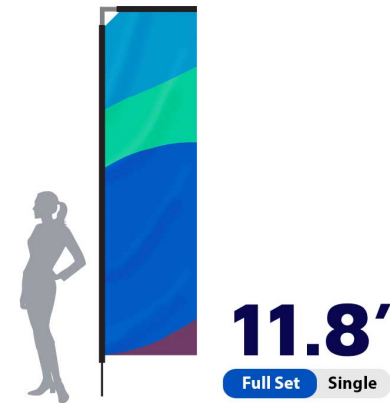

Package includes:

Hardware (ground stake to fit to your pole set)
Full Color Print

SKU: 7461-S