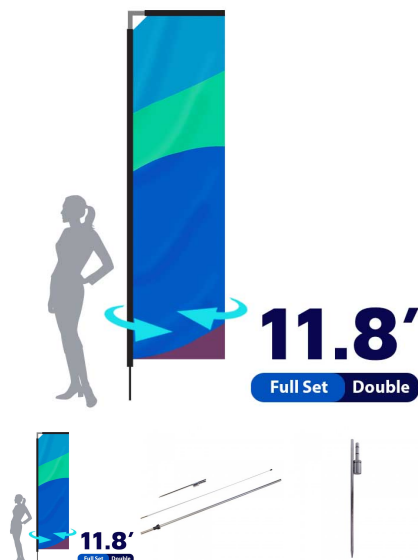

TABLE OF CONTENTS

Rectangle Flags . Full Set 2

RECTANGLE FLAGS . FULL SET

FREE Shipping on ALL PRODUCTS

RECTANGLE FLAG . DOUBLE SIDED . 8.5FT . FULL SET

Turnaround:

- Standard 1 Business Day Turnaround

Material:

4 oz. Polyester Flag Material
High Resolution Digitally Printed At 720 x 720
Dye Sublimation
Scratch Resistant
Washable

Package includes:

Hardware (ground stake to fit to your pole set)
Full Color Print

SKU: 7461-D

RECTANGLE FLAG . DOUBLE SIDED . 11.8FT . FULL SET

Turnaround:

- Standard 1 Business Day Turnaround

Material:

4 oz. Polyester Flag Material
High Resolution Digitally Printed At 720 x 720
Dye Sublimation
Scratch Resistant
Washable

Package includes:

Hardware (ground stake to fit to your pole set)
Full Color Print

SKU: 6115-D

RECTANGLE FLAG . DOUBLE SIDED . 15FT . FULL SET

Turnaround:

- Standard 1 Business Day Turnaround

Material:

4 oz. Polyester Flag Material
High Resolution Digitally Printed At 720 x 720
Dye Sublimation
Scratch Resistant
Washable