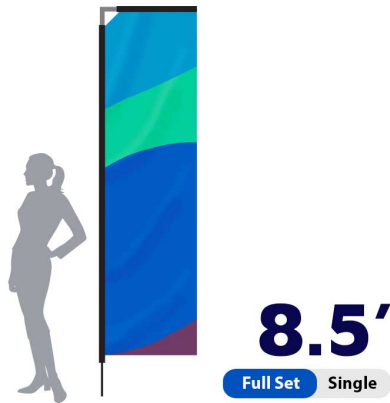

RECTANGLE FLAG . SINGLE SIDED . 8.5FT . FULL SET

Turnaround:

- Standard 1 Business Day Turnaround

Material:

4 oz. Polyester Flag Material
High Resolution Digitally Printed At 720 x 720
Dye Sublimation
Scratch Resistant
Washable

Package includes:

Hardware (ground stake to fit to your pole set)
Full Color Print

SKU: 7461-S

RECTANGLE FLAG . SINGLE SIDED . 11.8FT . FULL SET

Turnaround:

- Standard 1 Business Day Turnaround

Material:

4 oz. Polyester Flag Material
High Resolution Digitally Printed At 720 x 720
Dye Sublimation
Scratch Resistant
Washable

Package includes:

Hardware (ground stake to fit to your pole set)
Full Color Print

SKU: 6115-S