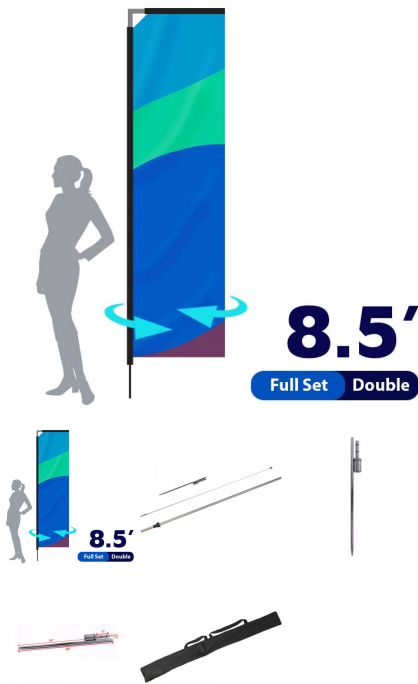

**TABLE OF CONTENTS**

**Rectangle Flags . Full Set** ..... 2

## RECTANGLE FLAG . DOUBLE SIDED . 8.5FT . FULL SET