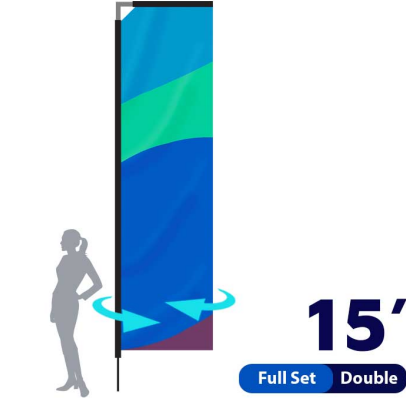

RECTANGLE FLAG . DOUBLE SIDED . 15FT . FULL SET

Turnaround:

- Standard 1 Business Day Turnaround

Material:

4 oz. Polyester Flag Material
High Resolution Digitally Printed At 720 x 720
Dye Sublimation
Scratch Resistant
Washable

Package includes:

Hardware (ground stake to fit to your pole set)
Full Color Print

SKU: 2196-D