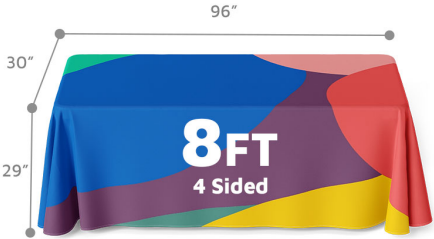

TABLE OF CONTENTS

Standard . Table Throws 2

STANDARD . TABLE THROWS

Free Shipping On All Products

STANDARD TABLE THROW . 8FT . 4 SIDED

Turnaround:

- Standard 1 Business Days Turnaround

Features:

- **Display Dimension:** 96" W x 29" H x 27.25" D
- **Full Graphic Dimensions:** 150.5" W x 84" H
- **Graphic Material:** Fabric
- **Graphic Finishing:** Paper Transfer Dye - Sublimation Printing.
- **Display Construction:** Edges Sewn
- **Compatible Table Size:** 8ft Table: 96" L x 30" W x 29" H
- **Shipping Weights and Dimensions**
- **Weight:** 4 lbs
- **Dimensions:** 20" H x 10" W x 6" D

SKU: 3273

STANDARD TABLE THROW . 8FT . 3 SIDED

Turnaround:

- Standard 1 Business Days Turnaround

Features :

- High resolution **full color** digitally printed at 720 x 720
- Dye-sublimation
- Scratch resistant
- Washable

- Standard 2 Business Days Turnaround

Features:

- **Display Dimension:** 72" W x 29" H x 27.25" D
- **Graphic Dimensions:** 126.5" W x 84" H
- **Graphic Material:** Fabric
- **Graphic Finishing:** Paper Transfer Dye - Sublimation Printing
- **Display Construction:** Edges Sewn
- **Compatible Table Size:** 6ft Table: 72" L x 30" W x 29" H
- **Shipping Weight:** 4 lbs
- **Shipping Dimensions:** 2" H x 1" W x 6" D