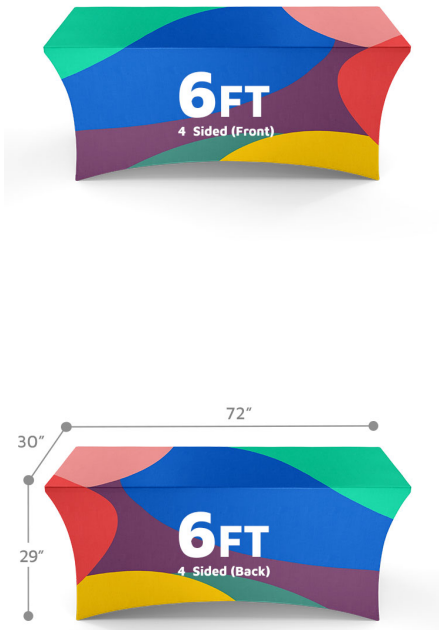

STRETCH - TABLE THROWS - FULL COLOR

STRETCH TABLE THROW . 6FT . 4 SIDED

Turnaround:

- Standard 2 Business Days Turnaround

Features:

- **Display Dimension:** 71.5" W x 30.5" H x 28.5" D
- **Graphic Dimensions:** 131.5" W x 90.5" H
- **Graphic Material:** Multi Stretch
- **Graphic Finishing:** Dye - Sublimation Printing
- **Display Construction:** Edges Sewn
- **Compatible Table Size:** 72" L x 30" W x 29" H
- **Weight:** 4 lbs
- **Dimensions:** 20" H x 10" W x 6" D

SKU: 8460-1