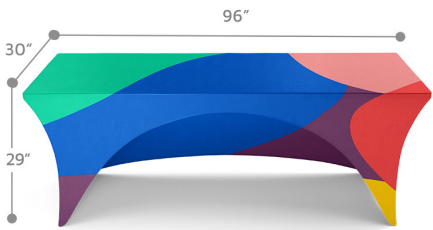

STRETCH TABLE THROW . 8FT . 3 SIDED

Turnaround:

- Standard 2 Business Days Turnaround

Material:

High resolution full color digitally printed at 720 x 720
Dye sublimation
Scratch resistant
Washable

SKU: 1092