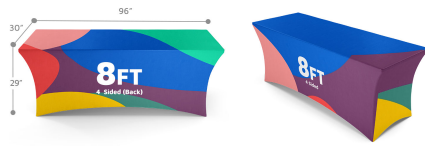

STRETCH TABLE THROW . 8FT . 4 SIDED

Turnaround:

- Standard 2 Business Days Turnaround

Features:

- **Display Dimension:** 95" W x 30.5"H x 28.5" D
- **Graphic Dimensions:** 155" W x 90.5" H
- **Graphic Material:** Fabric
- **Graphic Finishing:** Dye - Sublimation Printing
- **Display Construction:** Edges Sewn
- **Compatible Table Size:** 8ft Table: 96" L x 30" W x 29" H
- **Weight:** 4 lbs
- **Dimensions:** 20" H x 10"W x 6" D

SKU: 1092-1