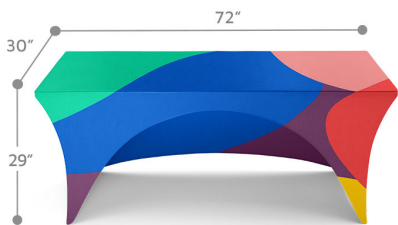

Material:

High resolution full color digitally printed at 720 x 720
Dye sublimation
Scratch resistant
Washable

SKU: 8460