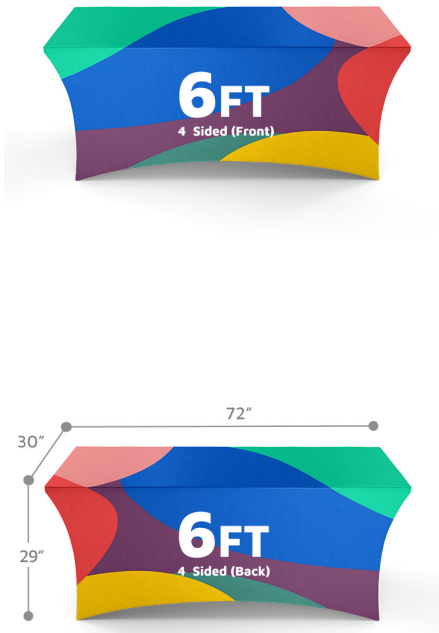

TABLE OF CONTENTS

Stretch - Table Throws - Full Color 2

STRETCH - TABLE THROWS - FULL COLOR

STRETCH TABLE THROW . 6FT . 4 SIDED

Turnaround:

- Standard 2 Business Days Turnaround

Features:

- **Display Dimension:** 71.5" W x 30.5" H x 28.5" D
- **Graphic Dimensions:** 131.5" W x 90.5" H
- **Graphic Material:** Multi Stretch
- **Graphic Finishing:** Dye - Sublimation Printing
- **Display Construction:** Edges Sewn
- **Compatible Table Size:** 72" L x 30" W x 29" H
- **Weight:** 4 lbs
- **Dimensions:** 20" H x 10" W x 6" D

SKU: 8460-1

STRETCH TABLE THROW . 8FT . 4 SIDED

Turnaround:

- Standard 2 Business Days Turnaround

Features:

- **Display Dimension:** 95" W x 30.5"H x 28.5" D
- **Graphic Dimensions:** 155" W x 90.5" H
- **Graphic Material:** Fabric
- **Graphic Finishing:** Dye - Sublimation Printing
- **Display Construction:** Edges Sewn
- **Compatible Table Size:** 8ft Table: 96" L x 30" W x 29" H
- **Weight:** 4 lbs
- **Dimensions:** 20" H x 10"W x 6" D

SKU: 1092-1

STRETCH TABLE THROW . 6FT . 3 SIDED

Turnaround:

- Standard 2 Business Days Turnaround

Material:

High resolution full color digitally printed at 720 x 720
Dye sublimation
Scratch resistant
Washable

SKU: 8460

STRETCH TABLE THROW . 8FT . 3 SIDED

Turnaround:

- Standard 2 Business Days Turnaround

Material:

High resolution full color digitally printed at 720 x 720
Dye sublimation
Scratch resistant
Washable