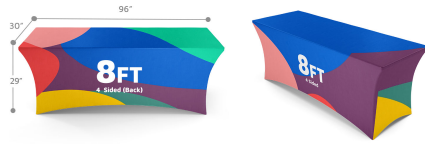

TABLE OF CONTENTS

Stretch - Table Throws - Full Color 2

STRETCH - TABLE THROWS - FULL COLOR

STRETCH TABLE THROW . 6FT . 4 SIDED

Turnaround:

- Standard 2 Business Days Turnaround

Features:

- **Display Dimension:** 71.5" W x 30.5" H x 28.5" D
- **Graphic Dimensions:** 131.5" W x 90.5" H
- **Graphic Material:** Multi Stretch
- **Graphic Finishing:** Dye - Sublimation Printing
- **Display Construction:** Edges Sewn
- **Compatible Table Size:** 72" L x 30" W x 29" H
- **Weight:** 4 lbs
- **Dimensions:** 20" H x 10" W x 6" D

SKU: 8460-1

STRETCH TABLE THROW . 8FT . 4 SIDED

Turnaround:

- Standard 2 Business Days Turnaround

Features:

- **Display Dimension:** 95" W x 30.5"H x 28.5" D
- **Graphic Dimensions:** 155" W x 90.5" H
- **Graphic Material:** Fabric
- **Graphic Finishing:** Dye - Sublimation Printing
- **Display Construction:** Edges Sewn
- **Compatible Table Size:** 8ft Table: 96" L x 30" W x 29" H
- **Weight:** 4 lbs
- **Dimensions:** 20" H x 10"W x 6" D

SKU: 1092-1

STRETCH TABLE THROW . 6FT . 3 SIDED

Turnaround:

- Standard 2 Business Days Turnaround

Material:

High resolution full color digitally printed at 720 x 720
Dye sublimation
Scratch resistant
Washable

SKU: 8460

STRETCH TABLE THROW . 8FT . 3 SIDED

Turnaround:

- Standard 2 Business Days Turnaround

Material:

High resolution full color digitally printed at 720 x 720
Dye sublimation
Scratch resistant
Washable