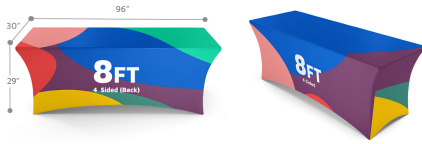

STRETCH TABLE THROW . 8FT . 4 SIDED

Turnaround:

- Standard 2 Business Days Turnaround

Features:

- **Display Dimension:** 95" W x 30.5"H x 28.5" D
- **Graphic Dimensions:** 155" W x 90.5" H
- **Graphic Material:** Fabric
- **Graphic Finishing:** Dye - Sublimation Printing
- **Display Construction:** Edges Sewn
- **Compatible Table Size:** 8ft Table: 96" L x 30" W x 29" H
- **Weight:** 4 lbs
- **Dimensions:** 20" H x 10"W x 6" D

SKU: 1092-1