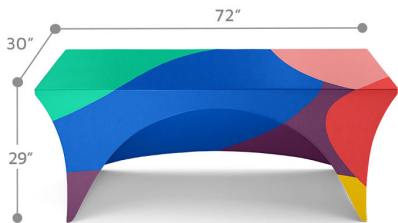

Material:

High resolution full color digitally printed at 720 x 720
Dye sublimation
Scratch resistant
Washable

SKU: 8460