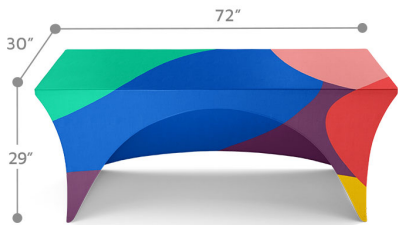

TABLE OF CONTENTS

Stretch - Table Throws - Full Color 2

STRETCH - TABLE THROWS - FULL COLOR

STRETCH TABLE THROW . 6FT . 4 SIDED

Turnaround:

- Standard 2 Business Days Turnaround

Features:

- **Display Dimension:** 71.5" W x 30.5" H x 28.5" D
- **Graphic Dimensions:** 131.5" W x 90.5" H
- **Graphic Material:** Multi Stretch
- **Graphic Finishing:** Dye - Sublimation Printing
- **Display Construction:** Edges Sewn
- **Compatible Table Size:** 72" L x 30" W x 29" H
- **Weight:** 4 lbs
- **Dimensions:** 20" H x 10" W x 6" D

SKU: 8460-1

STRETCH TABLE THROW . 8FT . 4 SIDED

Turnaround:

- Standard 2 Business Days Turnaround

Features:

- **Display Dimension:** 95" W x 30.5"H x 28.5" D
- **Graphic Dimensions:** 155" W x 90.5" H
- **Graphic Material:** Fabric
- **Graphic Finishing:** Dye - Sublimation Printing
- **Display Construction:** Edges Sewn
- **Compatible Table Size:** 8ft Table: 96" L x 30" W x 29" H
- **Weight:** 4 lbs
- **Dimensions:** 20" H x 10"W x 6" D

SKU: 1092-1

STRETCH TABLE THROW . 6FT . 3 SIDED

Turnaround:

- Standard 2 Business Days Turnaround

Material:

High resolution full color digitally printed at 720 x 720
Dye sublimation
Scratch resistant
Washable

SKU: 8460

STRETCH TABLE THROW . 8FT . 3 SIDED

Turnaround:

- Standard 2 Business Days Turnaround

Material:

High resolution full color digitally printed at 720 x 720
Dye sublimation
Scratch resistant
Washable