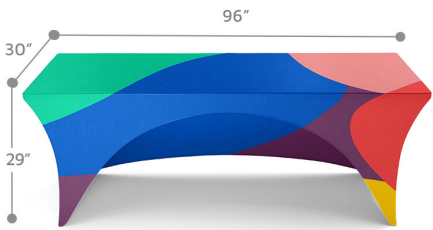

TABLE OF CONTENTS

Stretch - Table Throws - Full Color 2

STRETCH - TABLE THROWS - FULL COLOR

STRETCH TABLE THROW . 6FT . 4 SIDED

Turnaround:

- Standard 2 Business Days Turnaround

Features:

- **Display Dimension:** 71.5" W x 30.5" H x 28.5" D
- **Graphic Dimensions:** 131.5" W x 90.5" H
- **Graphic Material:** Multi Stretch
- **Graphic Finishing:** Dye - Sublimation Printing
- **Display Construction:** Edges Sewn
- **Compatible Table Size:** 72" L x 30" W x 29" H
- **Weight:** 4 lbs
- **Dimensions:** 20" H x 10" W x 6" D

SKU: 1092-1

STRETCH TABLE THROW . 6FT . 3 SIDED

Turnaround:

- Standard 2 Business Days Turnaround

Material:

High resolution full color digitally printed at 720 x 720
Dye sublimation
Scratch resistant
Washable

SKU: 8460

STRETCH TABLE THROW . 8FT . 3 SIDED

Turnaround:

- Standard 2 Business Days Turnaround

Material:

High resolution full color digitally printed at 720 x 720
Dye sublimation
Scratch resistant
Washable

SKU: 1092

INDEX

S

Stretch Table Throw . 6FT . 3 Sided 2

Stretch Table Throw . 6FT . 4 Sided 1

Stretch Table Throw . 8FT . 3 Sided 3

Stretch Table Throw . 8FT . 4 Sided 2