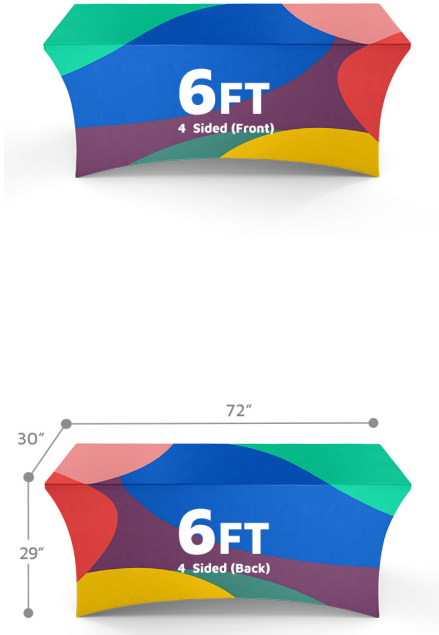

- **Display Dimension:** 48"W x 29"H x 30"D
- **Graphic Dimensions:** 48"W x 29.5"H
- **Graphic Material:** Multi Stretch
- **Graphic Finishing Dye:** - Sub Printing
- **Display Construction:** Edges Sewn
- **Compatible Table Size:** 4ft Table: 48"W x 29"H x 30"D
- **Shipping Weight:** 2 lbs
- **Shipping Dimensions:** 16" H x 12" W x 6"D

- **Display Dimension:** 71.5" W x 30.5" H x 28.5" D
- **Graphic Dimensions:** 131.5" W x 90.5" H
- **Graphic Material:** Multi Stretch
- **Graphic Finishing:** Dye - Sublimation Printing
- **Display Construction:** Edges Sewn
- **Compatible Table Size:** 72" L x 30" W x 29" H
- **Weight:** 4 lbs
- **Dimensions:** 20" H x 10" W x 6" D

SKU: 8460-1

STRETCH TABLE THROW . 8FT . 4 SIDED

Turnaround:

- Standard 2 Business Days Turnaround

Features:

- **Display Dimension:** 95" W x 30.5" H x 28.5" D
- **Graphic Dimensions:** 155" W x 90.5" H
- **Graphic Material:** Fabric
- **Graphic Finishing:** Dye - Sublimation Printing
- **Display Construction:** Edges Sewn
- **Compatible Table Size:** 8ft Table: 96" L x 30" W x 29" H
- **Weight:** 4 lbs
- **Dimensions:** 20" H x 10" W x 6" D

SKU: 1092-1

STRETCH TABLE THROW . 6FT . 3 SIDED

Turnaround:

- Standard 2 Business Days Turnaround

Material:

High resolution full color digitally printed at 720 x 720
Dye sublimation
Scratch resistant
Washable