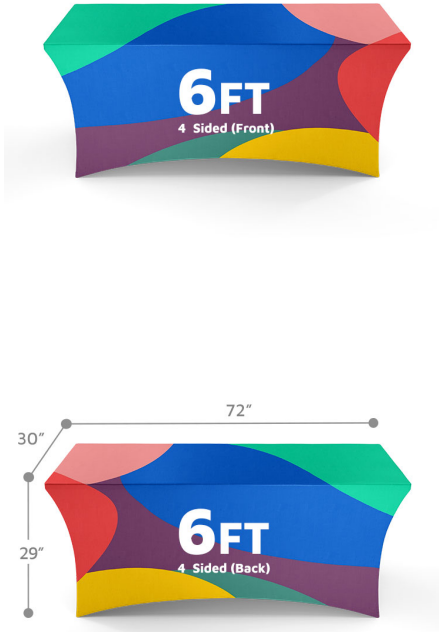

- **Display Dimension:** 48"W x 29"H x 30"D
- **Graphic Dimensions:** 48"W x 29.5"H
- **Graphic Material:** Multi Stretch
- **Graphic Finishing Dye:** - Sub Printing
- **Display Construction:** Edges Sewn
- **Compatible Table Size:** 4ft Table: 48"W x 29"H x 30"D
- **Shipping Weight:** 2 lbs
- **Shipping Dimensions:** 16" H x 12" W x 6"D

- **Display Dimension:** 71.5" W x 30.5" H x 28.5" D
- **Graphic Dimensions:** 131.5" W x 90.5" H
- **Graphic Material:** Multi Stretch
- **Graphic Finishing:** Dye - Sublimation Printing
- **Display Construction:** Edges Sewn
- **Compatible Table Size:** 72" L x 30" W x 29" H
- **Weight:** 4 lbs
- **Dimensions:** 20" H x 10" W x 6" D

SKU: 8460-1

STRETCH TABLE THROW . 8FT . 4 SIDED

Turnaround:

- Standard 2 Business Days Turnaround

Features:

- **Display Dimension:** 95" W x 30.5" H x 28.5" D
- **Graphic Dimensions:** 155" W x 90.5" H
- **Graphic Material:** Fabric
- **Graphic Finishing:** Dye - Sublimation Printing
- **Display Construction:** Edges Sewn
- **Compatible Table Size:** 8ft Table: 96" L x 30" W x 29" H
- **Weight:** 4 lbs
- **Dimensions:** 20" H x 10" W x 6" D

SKU: 1092-1

STRETCH TABLE THROW . 6FT . 3 SIDED

Turnaround:

- Standard 2 Business Days Turnaround

Material:

High resolution full color digitally printed at 720 x 720
Dye sublimation
Scratch resistant
Washable