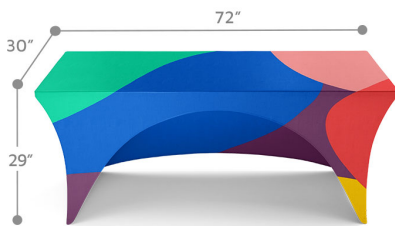

- **Display Dimension:** 71.5" W x 30.5" H x 28.5" D
- **Graphic Dimensions:** 131.5" W x 90.5" H
- **Graphic Material:** Multi Stretch
- **Graphic Finishing:** Dye - Sublimation Printing
- **Display Construction:** Edges Sewn
- **Compatible Table Size:** 72" L x 30" W x 29" H
- **Weight:** 4 lbs
- **Dimensions:** 20" H x 10" W x 6" D

SKU: 8460-1

STRETCH TABLE THROW . 8FT . 4 SIDED

Turnaround:

- Standard 2 Business Days Turnaround

Features:

- **Display Dimension:** 95" W x 30.5" H x 28.5" D
- **Graphic Dimensions:** 155" W x 90.5" H
- **Graphic Material:** Fabric
- **Graphic Finishing:** Dye - Sublimation Printing
- **Display Construction:** Edges Sewn
- **Compatible Table Size:** 8ft Table: 96" L x 30" W x 29" H
- **Weight:** 4 lbs
- **Dimensions:** 20" H x 10" W x 6" D

SKU: 1092-1

STRETCH TABLE THROW . 6FT . 3 SIDED

Turnaround:

- Standard 2 Business Days Turnaround

Material:

High resolution full color digitally printed at 720 x 720
Dye sublimation
Scratch resistant
Washable

SKU: 8460

STRETCH TABLE THROW . 8FT . 3 SIDED

Turnaround:

- Standard 2 Business Days Turnaround

Material:

High resolution full color digitally printed at 720 x 720
Dye sublimation
Scratch resistant
Washable