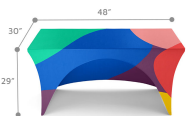

TABLE OF CONTENTS

Stretch . Table Throws 2

STRETCH . TABLE THROWS

Free Shipping On All Products

STRETCH TABLE THROW . 4FT . 3 SIDED

Turnaround:

- Standard 2 Business Days Turnaround

Features:

- **Display Dimension:** 48"W x 29"H x 30"D
- **Graphic Dimensions:** 48"W x 29.5"H
- **Graphic Material:** Multi Stretch
- **Graphic Finishing Dye:** - Sub Printing
- **Display Construction:** Edges Sewn
- **Compatible Table Size:** 4ft Table: 48"W x 29"H x 30"D
- **Shipping Weight:** 2 lbs
- **Shipping Dimensions:** 16" H x 12" W x 6"D

SKU: 5817-1

STRETCH TABLE THROW . 4FT . 4 SIDED

Turnaround:

- Standard 2 Business Days Turnaround

Display Dimension

48" W x 29" H x 30" D

Graphic Dimensions

48" W x 29" H

- **Display Dimension:** 71.5" W x 30.5" H x 28.5" D
- **Graphic Dimensions:** 131.5" W x 90.5" H
- **Graphic Material:** Multi Stretch
- **Graphic Finishing:** Dye - Sublimation Printing
- **Display Construction:** Edges Sewn
- **Compatible Table Size:** 72" L x 30" W x 29" H
- **Weight:** 4 lbs
- **Dimensions:** 20" H x 10" W x 6" D