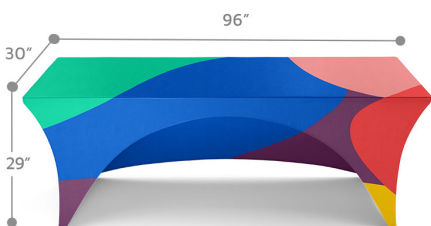

SKU: 8460-1

STRETCH TABLE THROW . 8FT . 4 SIDED

Turnaround:

- Standard 2 Business Days Turnaround

Features:

- **Display Dimension:** 95" W x 30.5" H x 28.5" D
- **Graphic Dimensions:** 155" W x 90.5" H
- **Graphic Material:** Fabric
- **Graphic Finishing:** Dye - Sublimation Printing
- **Display Construction:** Edges Sewn
- **Compatible Table Size:** 8ft Table: 96" L x 30" W x 29" H
- **Weight:** 4 lbs
- **Dimensions:** 20" H x 10" W x 6" D

SKU: 1092-1

STRETCH TABLE THROW . 6FT . 3 SIDED

Turnaround:

- Standard 2 Business Days Turnaround

Material:

High resolution full color digitally printed at 720 x 720
Dye sublimation
Scratch resistant
Washable

SKU: 8460

STRETCH TABLE THROW . 8FT . 3 SIDED

Turnaround:

- Standard 2 Business Days Turnaround

Material:

High resolution full color digitally printed at 720 x 720
Dye sublimation
Scratch resistant
Washable

SKU: 1092

INDEX

S

- Stretch Table Throw . 4FT . 3 Sided 1
- Stretch Table Throw . 4FT . 4 Sided 2
- Stretch Table Throw . 6FT . 3 Sided 4
- Stretch Table Throw . 6FT . 4 Sided 3
- Stretch Table Throw . 8FT . 3 Sided 4
- Stretch Table Throw . 8FT . 4 Sided 3