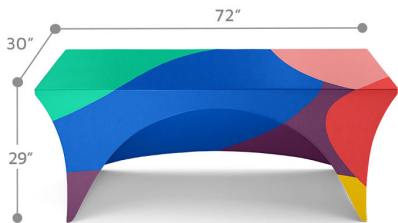

TABLE OF CONTENTS

Stretch - Table Throws - Full Color 2

STRETCH - TABLE THROWS - FULL COLOR

STRETCH TABLE THROW . 6FT . 4 SIDED

Turnaround:

- Standard 2 Business Days Turnaround

Features:

- **Display Dimension:** 71.5" W x 30.5" H x 28.5" D
- **Graphic Dimensions:** 131.5" W x 90.5" H
- **Graphic Material:** Multi Stretch
- **Graphic Finishing:** Dye - Sublimation Printing
- **Display Construction:** Edges Sewn
- **Compatible Table Size:** 72" L x 30" W x 29" H
- **Weight:** 4 lbs
- **Dimensions:** 20" H x 10" W x 6" D

SKU: 8460-1

STRETCH TABLE THROW . 8FT . 4 SIDED

Turnaround:

- Standard 2 Business Days Turnaround

Features:

- **Display Dimension:** 95" W x 30.5"H x 28.5" D
- **Graphic Dimensions:** 155" W x 90.5" H
- **Graphic Material:** Fabric
- **Graphic Finishing:** Dye - Sublimation Printing
- **Display Construction:** Edges Sewn
- **Compatible Table Size:** 8ft Table: 96" L x 30" W x 29" H
- **Weight:** 4 lbs
- **Dimensions:** 20" H x 10"W x 6" D

SKU: 1092-1

STRETCH TABLE THROW . 6FT . 3 SIDED

Turnaround:

- Standard 2 Business Days Turnaround

Material:

High resolution full color digitally printed at 720 x 720
Dye sublimation
Scratch resistant
Washable

SKU: 8460

STRETCH TABLE THROW . 8FT . 3 SIDED

Turnaround:

- Standard 2 Business Days Turnaround

Material:

High resolution full color digitally printed at 720 x 720
Dye sublimation
Scratch resistant
Washable