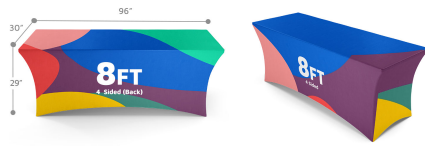

TABLE OF CONTENTS

Stretch - Table Throws - Full Color 2

STRETCH - TABLE THROWS - FULL COLOR

STRETCH TABLE THROW . 6FT . 4 SIDED

Turnaround:

- Standard 2 Business Days Turnaround

Features:

- **Display Dimension:** 71.5" W x 30.5" H x 28.5" D
- **Graphic Dimensions:** 131.5" W x 90.5" H
- **Graphic Material:** Multi Stretch
- **Graphic Finishing:** Dye - Sublimation Printing
- **Display Construction:** Edges Sewn
- **Compatible Table Size:** 72" L x 30" W x 29" H
- **Weight:** 4 lbs
- **Dimensions:** 20" H x 10" W x 6" D

SKU: 8460-1

STRETCH TABLE THROW . 8FT . 4 SIDED

Turnaround:

- Standard 2 Business Days Turnaround

Features:

- **Display Dimension:** 95" W x 30.5"H x 28.5" D
- **Graphic Dimensions:** 155" W x 90.5" H
- **Graphic Material:** Fabric
- **Graphic Finishing:** Dye - Sublimation Printing
- **Display Construction:** Edges Sewn
- **Compatible Table Size:** 8ft Table: 96" L x 30" W x 29" H
- **Weight:** 4 lbs
- **Dimensions:** 20" H x 10"W x 6" D

SKU: 1092-1

STRETCH TABLE THROW . 6FT . 3 SIDED

Turnaround:

- Standard 2 Business Days Turnaround

Material:

High resolution full color digitally printed at 720 x 720
Dye sublimation
Scratch resistant
Washable

SKU: 8460

STRETCH TABLE THROW . 8FT . 3 SIDED

Turnaround:

- Standard 2 Business Days Turnaround

Material:

High resolution full color digitally printed at 720 x 720
Dye sublimation
Scratch resistant
Washable