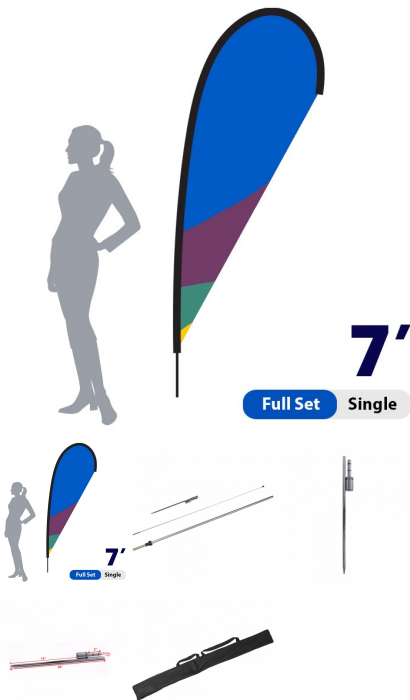

Package includes:

Hardware (ground stake to fit to your pole set)
Full Color Print

SKU: 1246-D

TEARDROP FLAG . DOUBLE SIDED . 11.2FT . FULL SET

Turnaround:

- Standard 1 Business Day Turnaround

Material:

4 oz. Polyester Flag Material
High Resolution Digitally Printed At 720 x 720
Dye Sublimation
Scratch Resistant
Washable

Package includes:

Hardware (ground stake to fit to your pole set)
Full Color Print

SKU: 7001-D

TEARDROP FLAG . DOUBLE SIDED . 13FT . FULL SET

Turnaround:

- Standard 1 Business Day Turnaround

Material:

4 oz. Polyester Flag Material
High Resolution Digitally Printed At 720 x 720
Dye Sublimation
Scratch Resistant
Washable

Package includes:

Hardware (ground stake to fit to your pole set)
Full Color Print

SKU: 8563-D

TEARDROP FLAG . SINGLE SIDED . 13FT . FULL SET

Turnaround:

- Standard 1 Business Day Turnaround

Material:

4 oz. Polyester Flag Material
High Resolution Digitally Printed At 720 x 720
Dye Sublimation
Scratch Resistant
Washable

Package includes:

Hardware (ground stake to fit to your pole set)
Full Color Print

SKU: 8563-S

TEARDROP FLAG . SINGLE SIDED . 7FT . FULL SET

Turnaround:

- Standard 1 Business Day Turnaround

Material:

4 oz. Polyester Flag Material
High Resolution Digitally Printed At 720 x 720
Dye Sublimation
Scratch Resistant
Washable