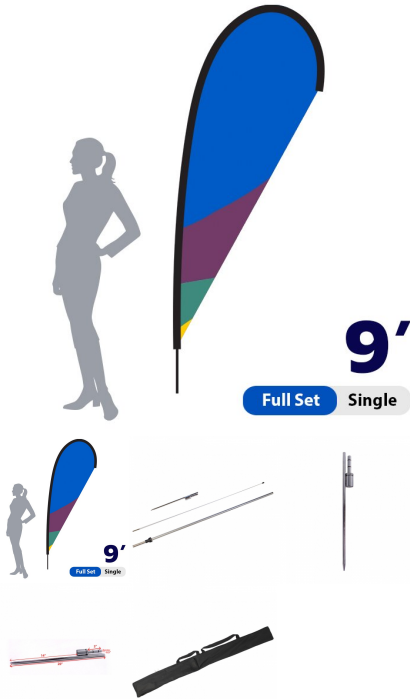

Package includes:

Hardware (ground stake to fit to your pole set)
Full Color Print

SKU: 7001-D

TEARDROP FLAG . DOUBLE SIDED . 13FT . FULL SET

Turnaround:

- Standard 1 Business Day Turnaround

Material:

4 oz. Polyester Flag Material
High Resolution Digitally Printed At 720 x 720
Dye Sublimation
Scratch Resistant
Washable

Package includes:

Hardware (ground stake to fit to your pole set)
Full Color Print

SKU: 8563-D

TEARDROP FLAG . SINGLE SIDED . 13FT . FULL SET

Turnaround:

- Standard 1 Business Day Turnaround

Material:

4 oz. Polyester Flag Material
High Resolution Digitally Printed At 720 x 720
Dye Sublimation
Scratch Resistant
Washable

Package includes:

Hardware (ground stake to fit to your pole set)
Full Color Print

SKU: 8563-S

TEARDROP FLAG . SINGLE SIDED . 7FT . FULL SET

Turnaround:

- Standard 1 Business Day Turnaround

Material:

4 oz. Polyester Flag Material
High Resolution Digitally Printed At 720 x 720
Dye Sublimation
Scratch Resistant
Washable

Package includes:

Hardware (ground stake to fit to your pole set)
Full Color Print

SKU: 9948-S

TEARDROP FLAG . SINGLE SIDED . 9FT . FULL SET

Turnaround:

- Standard 1 Business Day Turnaround

Material:

4 oz. Polyester Flag Material
High Resolution Digitally Printed At 720 x 720
Dye Sublimation
Scratch Resistant
Washable