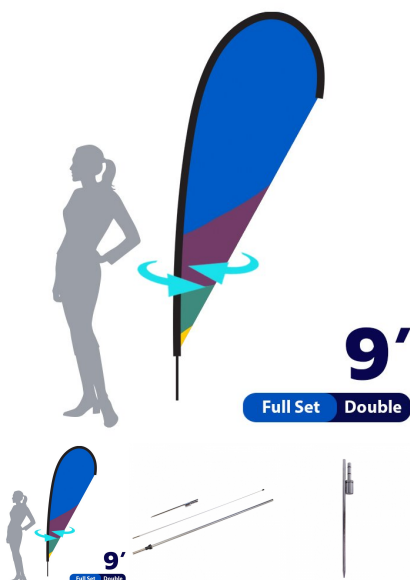

4 oz. Polyester Flag Material
High Resolution Digitally Printed At 720 x 720
Dye Sublimation
Scratch Resistant
Washable

Package includes:

Hardware (ground stake to fit to your pole set)
Full Color Print

SKU: 9948-D

TEARDROP FLAG . DOUBLE SIDED . 9FT . FULL SET

Turnaround:

- Standard 1 Business Day Turnaround

Material:

4 oz. Polyester Flag Material
High Resolution Digitally Printed At 720 x 720
Dye Sublimation
Scratch Resistant
Washable

Package includes:

Hardware (ground stake to fit to your pole set)
Full Color Print

SKU: 1246-D

TEARDROP FLAG . DOUBLE SIDED . 11.2FT . FULL SET

Turnaround:

- Standard 1 Business Day Turnaround

Material:

4 oz. Polyester Flag Material
High Resolution Digitally Printed At 720 x 720
Dye Sublimation
Scratch Resistant
Washable

Package includes:

Hardware (ground stake to fit to your pole set)
Full Color Print

SKU: 7001-D

TEARDROP FLAG . DOUBLE SIDED . 13FT . FULL SET

Turnaround:

- Standard 1 Business Day Turnaround

Material:

4 oz. Polyester Flag Material
High Resolution Digitally Printed At 720 x 720
Dye Sublimation
Scratch Resistant
Washable