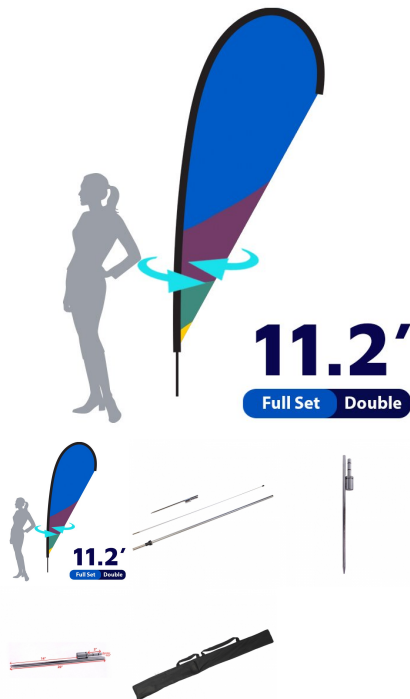

Package includes:

Hardware (ground stake to fit to your pole set)
Full Color Print

SKU: 8563-D

TEARDROP FLAG . SINGLE SIDED . 13FT . FULL SET

Turnaround:

- Standard 1 Business Day Turnaround

Material:

4 oz. Polyester Flag Material
High Resolution Digitally Printed At 720 x 720
Dye Sublimation
Scratch Resistant
Washable

Package includes:

Hardware (ground stake to fit to your pole set)
Full Color Print

SKU: 8563-S

TEARDROP FLAG . SINGLE SIDED . 7FT . FULL SET

Turnaround:

- Standard 1 Business Day Turnaround

Material:

4 oz. Polyester Flag Material
High Resolution Digitally Printed At 720 x 720
Dye Sublimation
Scratch Resistant
Washable

Package includes:

Hardware (ground stake to fit to your pole set)
Full Color Print

SKU: 9948-S

TEARDROP FLAG . SINGLE SIDED . 9FT . FULL SET

Turnaround:

- Standard 1 Business Day Turnaround

Material:

4 oz. Polyester Flag Material
High Resolution Digitally Printed At 720 x 720
Dye Sublimation
Scratch Resistant
Washable

Package includes:

Hardware (ground stake to fit to your pole set)
Full Color Print

SKU: 1246-S

TEARDROP FLAG . SINGLE SIDED . 11.2FT . FULL SET

Turnaround:

- Standard 1 Business Day Turnaround

Material:

4 oz. Polyester Flag Material
High Resolution Digitally Printed At 720 x 720
Dye Sublimation
Scratch Resistant
Washable