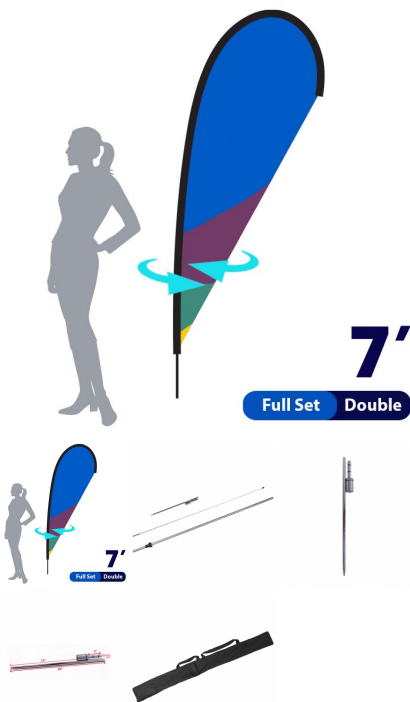

4 oz. Polyester Flag Material
High Resolution Digitally Printed At 720 x 720
Dye Sublimation
Scratch Resistant
Washable

Package includes:

Hardware (ground stake to fit to your pole set)
Full Color Print

SKU: 9948-D

TEARDROP FLAG . DOUBLE SIDED . 9FT . FULL SET

Turnaround:

- Standard 1 Business Day Turnaround

Material:

4 oz. Polyester Flag Material
High Resolution Digitally Printed At 720 x 720
Dye Sublimation
Scratch Resistant
Washable

Package includes:

Hardware (ground stake to fit to your pole set)
Full Color Print

SKU: 1246-D

TEARDROP FLAG . DOUBLE SIDED . 11.2FT . FULL SET

Turnaround:

- Standard 1 Business Day Turnaround

Material:

4 oz. Polyester Flag Material
High Resolution Digitally Printed At 720 x 720
Dye Sublimation
Scratch Resistant
Washable

Package includes:

Hardware (ground stake to fit to your pole set)
Full Color Print

SKU: 7001-D

TEARDROP FLAG . DOUBLE SIDED . 13FT . FULL SET

Turnaround:

- Standard 1 Business Day Turnaround

Material:

4 oz. Polyester Flag Material
High Resolution Digitally Printed At 720 x 720
Dye Sublimation
Scratch Resistant
Washable