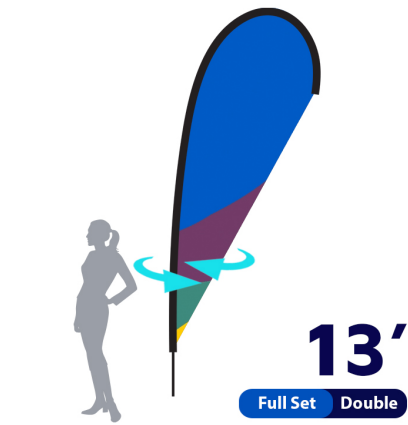

TEARDROP FLAG . DOUBLE SIDED . 13FT . FULL SET

Turnaround:

- Standard 1 Business Day Turnaround

Material:

4 oz. Polyester Flag Material
High Resolution Digitally Printed At 720 x 720
Dye Sublimation
Scratch Resistant
Washable

Package includes:

Hardware (ground stake to fit to your pole set)
Full Color Print

SKU: 8563-D