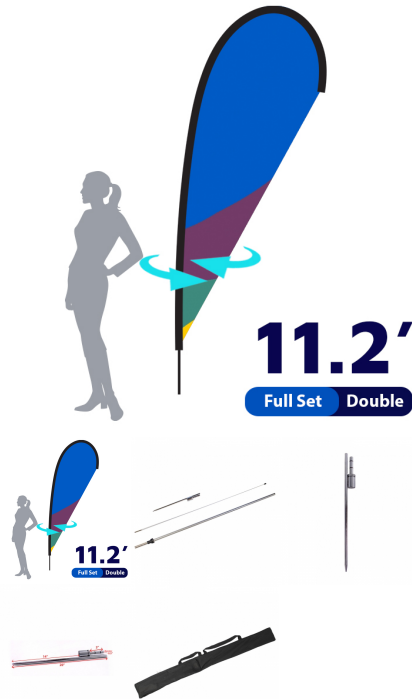

TEARDROP FLAG . SINGLE SIDED . 11.2FT . FULL SET

Turnaround:

- Standard 1 Business Day Turnaround

Material:

4 oz. Polyester Flag Material
High Resolution Digitally Printed At 720 x 720
Dye Sublimation
Scratch Resistant
Washable

Package includes:

Hardware (ground stake to fit to your pole set)
Full Color Print

SKU: 7001-S