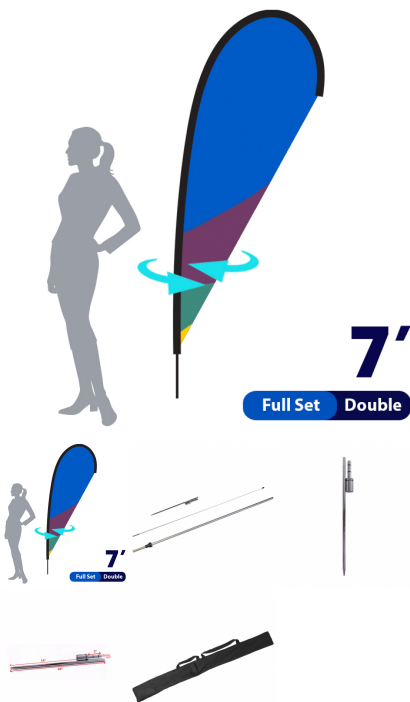

## TEARDROP FLAG . DOUBLE SIDED . 7FT . FULL SET

### Material:

4 oz. Polyester Flag Material  
High Resolution Digitally Printed At 720 x 720  
Dye Sublimation  
Scratch Resistant  
Washable

### Package includes:

Hardware (ground stake to fit to your pole set)  
Full Color Print

**SKU:** 9948-D