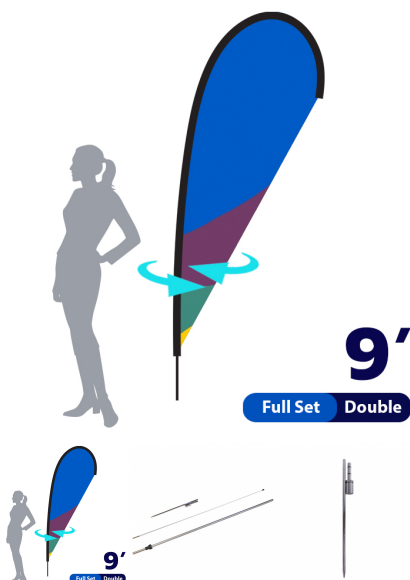

Package includes:

Hardware (ground stake to fit to your pole set)
Full Color Print

SKU: 1246-D