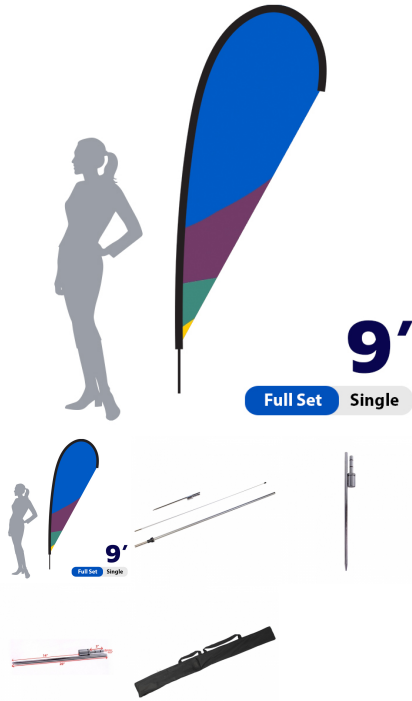

TEARDROP FLAG . SINGLE SIDED . 9FT . FULL SET

Turnaround:

- Standard 1 Business Day Turnaround

Material:

4 oz. Polyester Flag Material
High Resolution Digitally Printed At 720 x 720
Dye Sublimation
Scratch Resistant
Washable

Package includes:

Hardware (ground stake to fit to your pole set)
Full Color Print

SKU: 1246-S