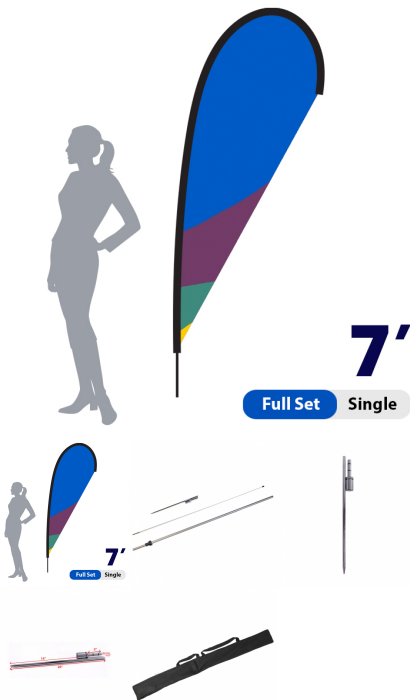

TEARDROP FLAG . SINGLE SIDED . 7FT . FULL SET

Turnaround:

- Standard 1 Business Day Turnaround

Material:

4 oz. Polyester Flag Material
High Resolution Digitally Printed At 720 x 720
Dye Sublimation
Scratch Resistant
Washable

Package includes:

Hardware (ground stake to fit to your pole set)
Full Color Print

SKU: 9948-S