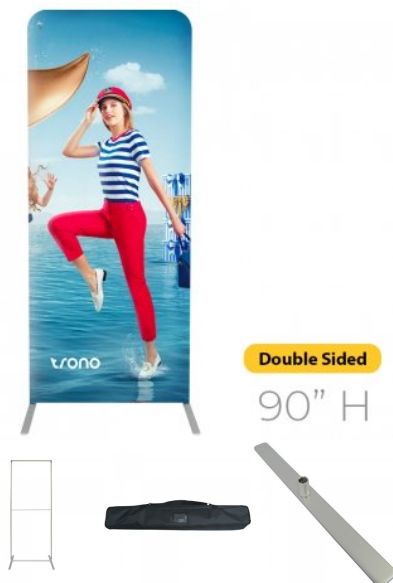

TABLE OF CONTENTS

The Modern - Econo Stand 2

THE MODERN - ECONO STAND

MODERN ECONO STAND 33.5" X 90" - SINGLE

Modern Econo Stand - 33.5" x 90"

- (1) Single-Sided Fabric Graphic Print (Backside is White)
- (1) Top Tube w/Corners
- (1) Bottom Tube w/Corners
- (1) 3-piece Vertical Tubes
- (1) Middle Support Bar
- (1) Feet (17.6"l x 1.6"w)
- (1) Portable Nylon Bag

Display Dimensions:

33.5"w x 90"h

Shipping Weight:

7 lbs

Shipping Dimensions:

5"l x 4.75"w x 36"h

Graphic Dimensions:

34.25"w x 91.25"h

Graphic Material:

Dye-Sublimate Stretch Fabric Print

Graphic Finishing:

Pillowcase-like with zipper

Download Artwork [Template 33.5" x 90"](#)

SKU: 9555

MODERN ECONO STAND 33.5" X 90" - DOUBLE

Modern Econo Stand - 33.5" x 90"

- (1) Single-Sided Fabric Graphic Print (Backside is White)
- (1) Top Tube w/Corners
- (1) Bottom Tube w/Corners
- (1) 3-piece Vertical Tubes
- (1) Middle Support Bar
- (1) Feet (17.6"l x 1.6"w)
- (1) Portable Nylon Bag