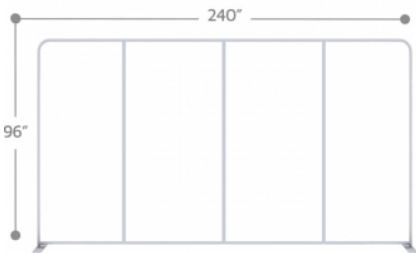

TUBE BACKDROP . 20FT . FULL SET . DOUBLE SIDED

Full Set Double

Turnaround:

- Standard 1 Business Day Turnaround

Features:

- High resolution digitally printed at 720 x 720
- Optional double sided is available
- Dye sublimation
- Scratch resistant
- Washable

Material:

- 8.8 oz. Tension Fabric

Size and Weight:

- Display Size: 236.5"W x 89.5"H
- Graphic Size: 236"W x 89.5"H
- Weight (w/ soft case): 41 lbs
- Weight (w/ podium & led lights): 72 lbs
- Package Size (soft case): 32"L x 12"W x 16"H
- Package Size (hard case): 40"L x 17"W x 21"H

SKU: 8854-FD-1

Full Set Double

TUBE BACKDROP . 10FT . FULL SET . DOUBLE SIDED

Full Set Double

Turnaround:

- Standard 2 Business Days Turnaround

Includes:

- (1) Top cross bar - 10ft. straight
- (1) Bottom cross bar - 10ft.
- (2) 3-section 64" pole
- (2) Bottom cross bar L shape connector
- (2) Single foot - 34mm
- (1) Soft Bag - 8ft.
- (1) 36" silverbag
- (1) Double-Sided Graphic

Features:

- **Material:** Stretch Fabric
- **Display Size:** 120"W x 90"H x 18.75"D
- **Template Size:** 121"W x 89.5"H
- **Shipping Dimensions:** 41"W x 12"H x 4"D
- **Shipping Weight:** 22 lbs (frames and graphics)

SKU: 8854-FD

Full Set Double