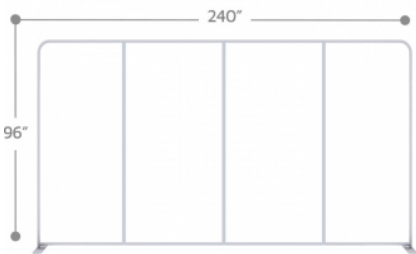

Full Set Single