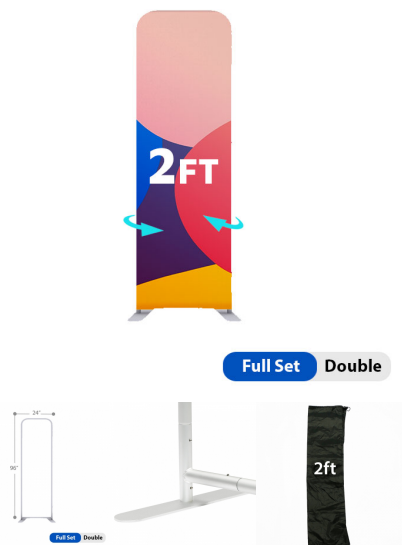

Graphic Only Include:

- (1) Single or Double Sided Graphic

20ft x 10ft Features:

Display Dimensions: 240"W x 120"H x 18"D

Template Dimensions Single Sided: 137.75"W x 60"H (50% Scale)

Template Dimensions Double Sided: 128.625"W x 30"H (25% Scale)

- **Material:** Stretch Fabric
- **Display Size:** 39.5"W x 88.5"H x 10.25"D
- **Template Size:** 41.5"W x 91"H
- **Shipping Dimensions:** 47.25"W x 4"H x 10.25"D
- **Shipping Weight:** 16 lbs (frames and graphics)

SKU: TB-4ft-2-1

FABRIC TUBE STAND . 2FT . FULL SET . DOUBLE SIDED

Turnaround:

- Standard 2 Business Days Turnaround

Includes:

- (1) Top cross bar - 2ft. straight
- (1) Bottom cross bar - 2ft.
- (2) 3-section 64" pole
- (2) Bottom cross bar L shape connector
- (1) Single foot - 34mm
- (1) Soft Bag - 2ft.
- (1) Double-Sided Graphic

Features:

- **Material:** Stretch Fabric
- **Display Size:** 24"W x 90"H x 18.75"D
- **Template Size:** 25"W x 89.5"H
- **Shipping Dimensions:** 41"W x 12"H x 4"D
- **Shipping Weight:** 16 lbs (frames and graphics)