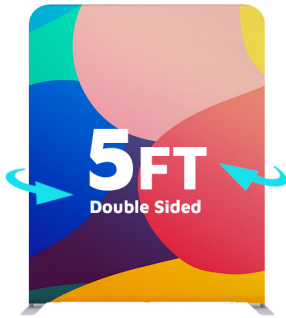

Full Set Double