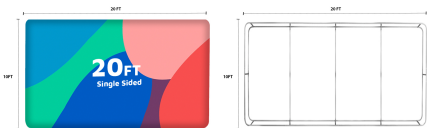

TUBE . STANDS . FULL SET

Free Shipping On All Products

THE CUBE . 20FT . FULL SET . SINGLE SIDED

20ft x 10ft

Graphic Packages Include:

- (4) 54" Tube w/2 Connectors
- (12) 54" Tube w/1 Connector
- (4) 48" Tube w/1 Connector
- (4) 48" Tube
- (3) Vertical Support Tube - Top
- (3) Vertical Support Tube - Bottom
- (8) Union Tubes
- (6) Union Tube w/Hole
- (8) Curved Corner Tubes
- (1) Travel Bag
- (1) Single or Double Sided Graphic

Hardware Only Include:

- (4) 54" Tube w/2 Connectors
- (12) 54" Tube w/1 Connector
- (4) 48" Tube w/1 Connector
- (4) 48" Tube
- (3) Vertical Support Tube - Top
- (3) Vertical Support Tube - Bottom
- (8) Union Tubes
- (6) Union Tube w/Hole
- (8) Curved Corner Tubes
- (1) Travel Bag

Graphic Only Include:

- (1) Single or Double Sided Graphic

20ft x 10ft Features:

Display Dimensions: 240"W x 120"H x 18"D

Template Dimensions Single Sided: 137.75"W x 60"H (50% Scale)

Template Dimensions Double Sided: 128.625"W x 30"H (25% Scale)

Shipping Weight:

57 lbs (Graphic Package) 45 lbs (Hardware Only) 12 lbs (Graphic Only)

Shipping Dimensions:

58"L x 14"W x 10"H (Graphic Package) 58"L x 14"W x 10"H (Hardware Only) Poly Bag (Graphic Only)

Graphic Material: Stretch Fabric (FAB-STRETCH)

Printing Process: Paper Transfer Dye Sublimation

Full Set

Full Set

Full Set