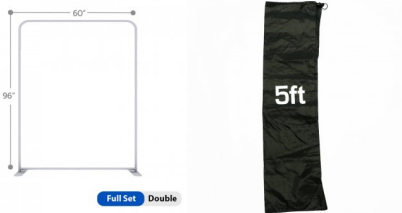

Full Set Double

FABRIC TUBE STAND . 5FT . FULL SET . DOUBLE SIDED

Turnaround:

- Standard 2 Business Days Turnaround

Includes:

- (1) Top cross bar - 5ft. straight
- (1) Bottom cross bar - 5ft.
- (2) 3-section 64" pole
- (2) Bottom cross bar L shape connector
- (2) Single foot - 34mm
- (1) Soft Bag - 5ft.
- (1) Single-Sided Graphic

Features:

- **Material:** Stretch Fabric
- **Display Size:** 60"W x 90"H x 18.75"D
- **Template Size:** 60.75"W x 89.5"H
- **Shipping Dimensions:** 41"W x 12"H x 4"D
- **Shipping Weight:** 17 lbs (frames and graphics)

SKU: TB-5ft-2