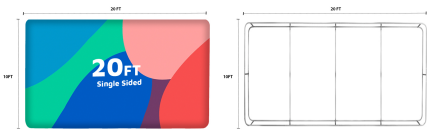

TUBE . STANDS . FULL SET

Free Shipping On All Products

THE CUBE . 20FT . FULL SET . SINGLE SIDED

20ft x 10ft

Graphic Packages Include:
(4) 54" Tube w/2 Connectors
(12) 54" Tube w/1 Connector
(4) 48" Tube w/1 Connector
(4) 48" Tube
(3) Vertical Support Tube - Top
(3) Vertical Support Tube - Bottom
(8) Union Tubes
(6) Union Tube w/Hole
(8) Curved Corner Tubes
(1) Travel Bag
(1) Single or Double Sided Graphic

Hardware Only Include:

(4) 54" Tube w/2 Connectors
(12) 54" Tube w/1 Connector
(4) 48" Tube w/1 Connector
(4) 48" Tube
(3) Vertical Support Tube - Top
(3) Vertical Support Tube - Bottom
(8) Union Tubes
(6) Union Tube w/Hole
(8) Curved Corner Tubes
(1) Travel Bag

Graphic Only Include:

(1) Single or Double Sided Graphic

20ft x 10ft Features:

Display Dimensions: 240"W x 120"H x 18"D
Template Dimensions Single Sided: 137.75"W x 60"H (50% Scale)
Template Dimensions Double Sided: 128.625"W x 30"H (25% Scale)

Shipping Weight:

57 lbs (Graphic Package) 45 lbs (Hardware Only) 12 lbs (Graphic Only)

Shipping Dimensions:

58"L x 14"W x 10"H (Graphic Package) 58"L x 14"W x 10"H (Hardware Only)
Poly Bag (Graphic Only)
Graphic Material: Stretch Fabric (FAB-STRETCH)
Printing Process: Paper Transfer Dye Sublimation

Full Set

Full Set

Full Set