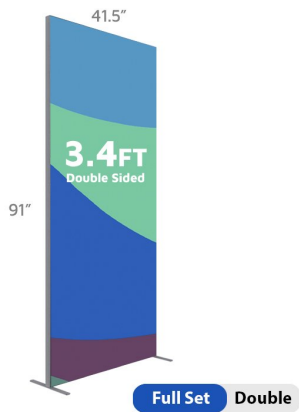

TUBE . STANDS . FULL SET

Free Shipping On All Products