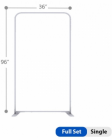

FABRIC TUBE STAND . 3FT . FULL SET

Turnaround:

- Standard 2 Business Days Turnaround

Includes:

- (1) Top cross bar - 3ft. straight
- (1) Bottom cross bar - 3ft.
- (2) 3-section 64" pole
- (2) Bottom cross bar L shape connector
- (2) Single foot - 34mm
- (1) Soft Bag - 3ft.
- (1) Single-Sided Graphic

Features:

- **Material:** Stretch Fabric
- **Display Size:** 36"W x 90"H x 18.75"D
- **Template Size:** 37"W x 89.5"H
- **Shipping Dimensions:** 41"W x 12"H x 4"D
- **Shipping Weight:** 17 lbs (frames and graphics)

SKU: TB-3ft-1