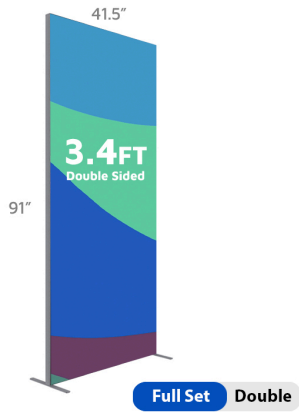

Misc:

Includes travel bag
Pillowcase style graphics
Single or double sided graphic display

SKU: CUBE-20ft-1