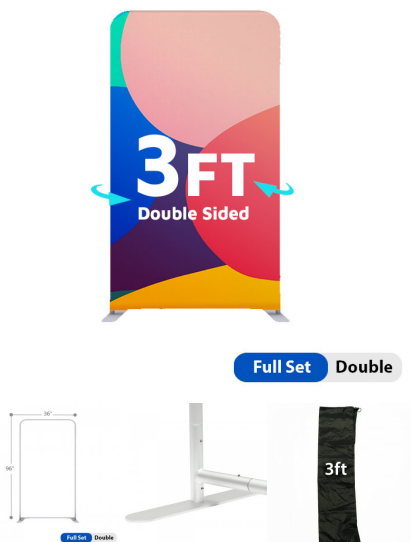

FABRIC TUBE STAND . 3FT . FULL SET . DOUBLE SIDED

Turnaround:

- Standard 2 Business Days Turnaround

Includes:

- (1) Top cross bar - 3ft. straight
- (1) Bottom cross bar - 3ft.
- (2) 3-section 64" pole
- (2) Bottom cross bar L shape connector
- (2) Single foot - 34mm
- (1) Soft Bag - 3ft.
- (1) Single-Sided Graphic

Features:

- **Material:** Stretch Fabric
- **Display Size:** 36"W x 90"H x 18.75"D