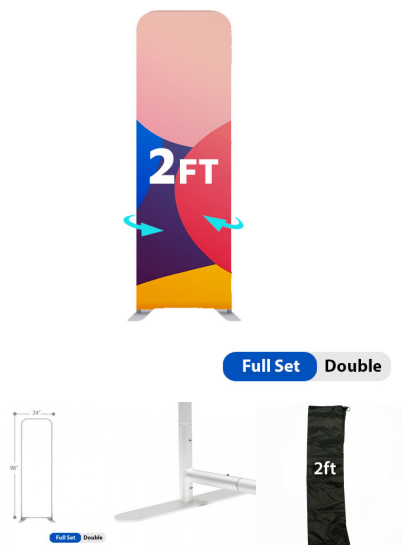

SKU: TB-4ft-2-1

FABRIC TUBE STAND . 2FT . FULL SET . DOUBLE SIDED

Turnaround:

- Standard 2 Business Days Turnaround

Includes:

- (1) Top cross bar - 2ft. straight
- (1) Bottom cross bar - 2ft.
- (2) 3-section 64" pole
- (2) Bottom cross bar L shape connector
- (1) Single foot - 34mm
- (1) Soft Bag - 2ft.
- (1) Double-Sided Graphic

Features:

- **Material:** Stretch Fabric
- **Display Size:** 24"W x 90"H x 18.75"D
- **Template Size:** 25"W x 89.5"H
- **Shipping Dimensions:** 41"W x 12"H x 4"D
- **Shipping Weight:** 16 lbs (frames and graphics)

Features:

- **Material:** Stretch Fabric
- **Display Size:** 36"W x 90"H x 18.75"D

- **Template Size:** 37"W x 89.5"H
- **Shipping Dimensions:** 41"W x 12"H x 4"D
- **Shipping Weight:** 17 lbs (frames and graphics)