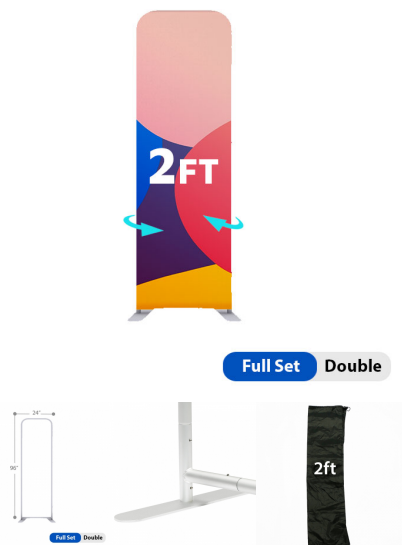

Graphic Only Include:

(1) Single or Double Sided Graphic

20ft x 10ft Features:

Display Dimensions: 240"W x 120"H x 18"D
Template Dimensions Single Sided: 137.75"W x 60"H (50% Scale)
Template Dimensions Double Sided: 128.625"W x 30"H (25% Scale)

- **Material:** Stretch Fabric
- **Display Size:** 39.5"W x 88.5"H x 10.25"D
- **Template Size:** 41.5"W x 91"H
- **Shipping Dimensions:** 47.25"W x 4"H x 10.25"D
- **Shipping Weight:** 16 lbs (frames and graphics)

SKU: TB-4ft-2-1

FABRIC TUBE STAND . 2FT . FULL SET . DOUBLE SIDED

Turnaround:

- Standard 2 Business Days Turnaround

Includes:

- (1) Top cross bar - 2ft. straight
- (1) Bottom cross bar - 2ft.
- (2) 3-section 64" pole
- (2) Bottom cross bar L shape connector
- (1) Single foot - 34mm
- (1) Soft Bag - 2ft.
- (1) Double-Sided Graphic

Features:

- **Material:** Stretch Fabric
- **Display Size:** 24"W x 90"H x 18.75"D
- **Template Size:** 25"W x 89.5"H
- **Shipping Dimensions:** 41"W x 12"H x 4"D
- **Shipping Weight:** 16 lbs (frames and graphics)