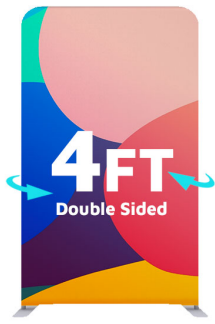

Full Set Double