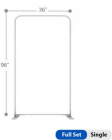

FABRIC TUBE STAND . 3FT . FULL SET

Turnaround:

- Standard 2 Business Days Turnaround

Includes:

- (1) Top cross bar - 3ft. straight
- (1) Bottom cross bar - 3ft.
- (2) 3-section 64" pole
- (2) Bottom cross bar L shape connector
- (2) Single foot - 34mm
- (1) Soft Bag - 3ft.
- (1) Single-Sided Graphic

Features:

- **Material:** Stretch Fabric
- **Display Size:** 36"W x 90"H x 18.75"D
- **Template Size:** 37"W x 89.5"H
- **Shipping Dimensions:** 41"W x 12"H x 4"D
- **Shipping Weight:** 17 lbs (frames and graphics)

SKU: TB-3ft-1